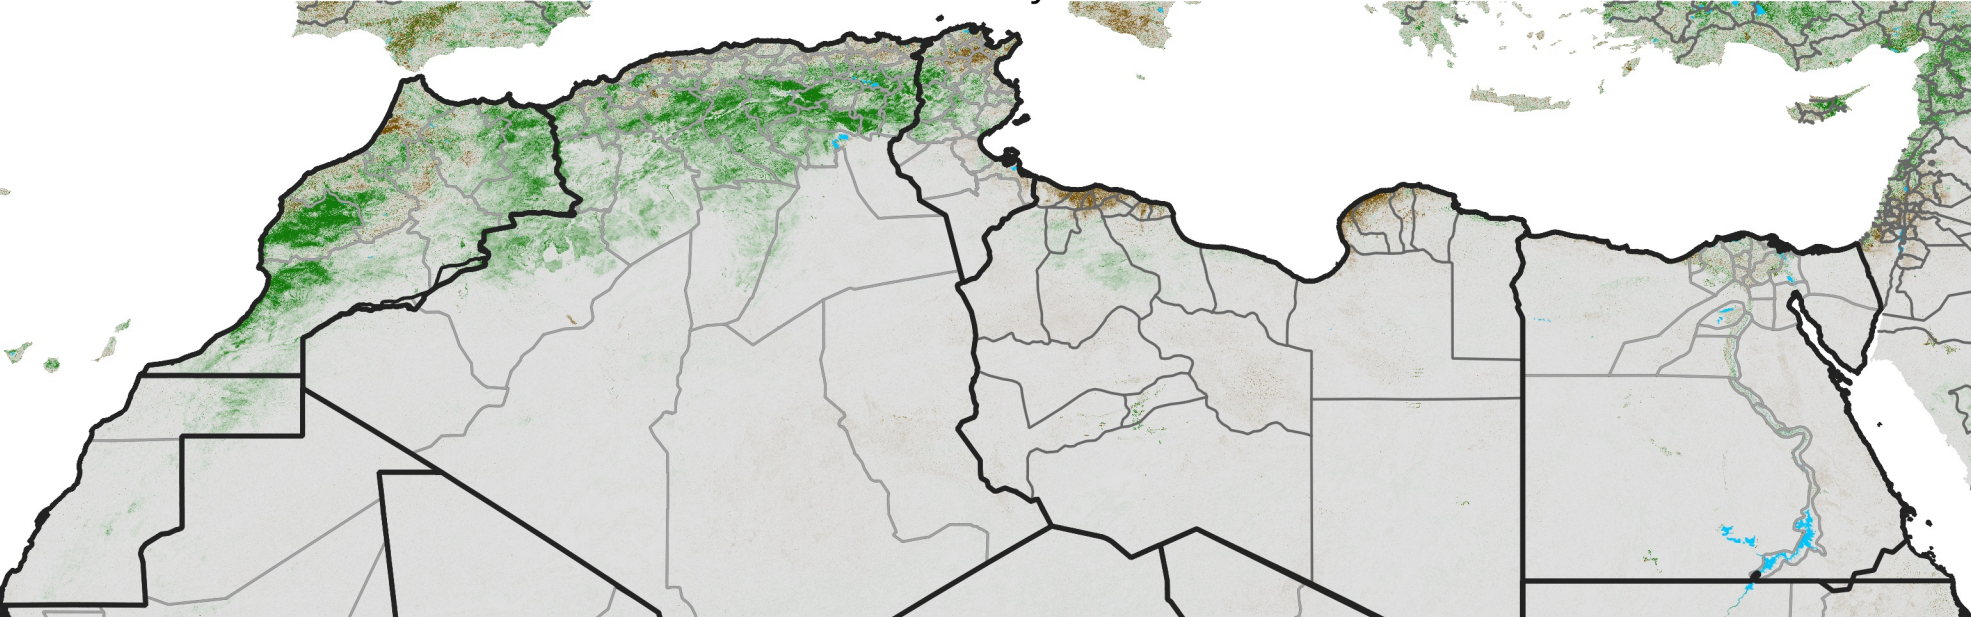

North Africa NDVI Difference

2009 minus 2008

Period 04 / February 01 - 10, 2009

NDVI Difference

< -0.3 -0.2 -0.1 -0.05 0.05 0.1 0.2 >0.3

Negative

No Difference

Positive