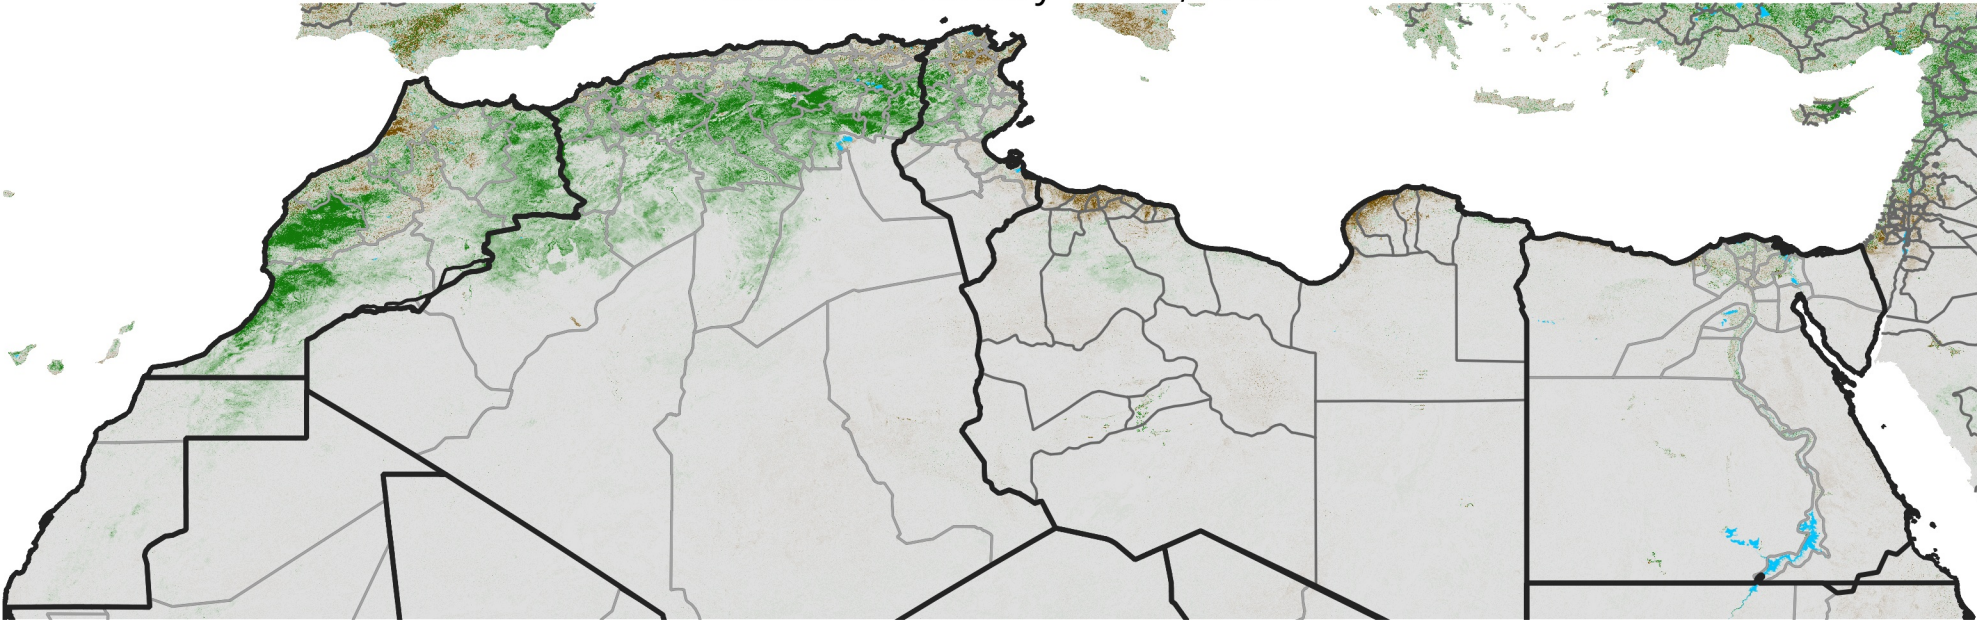

North Africa NDVI Difference

2009 minus 2008

Period 05 / February 11 - 20, 2009

NDVI Difference

< -0.3 -0.2 -0.1 -0.05 0.05 0.1 0.2 >0.3

Negative

No Difference

Positive