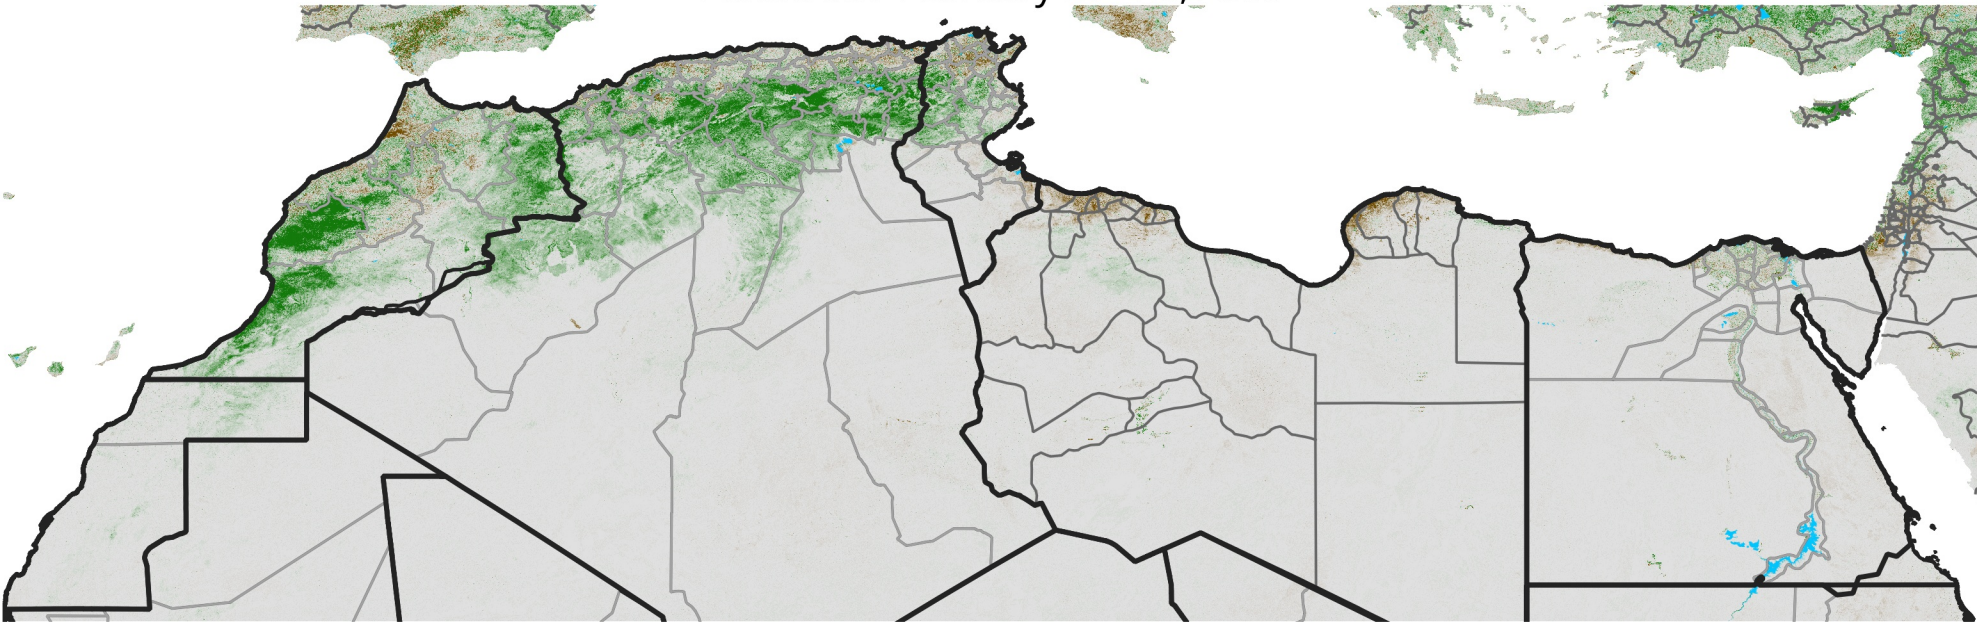

# North Africa NDVI Difference

2009 minus 2008

Period 06 / February 21 - 28, 2009

## NDVI Difference

< -0.3   -0.2   -0.1   -0.05   0.05   0.1   0.2   >0.3

Negative

No Difference

Positive