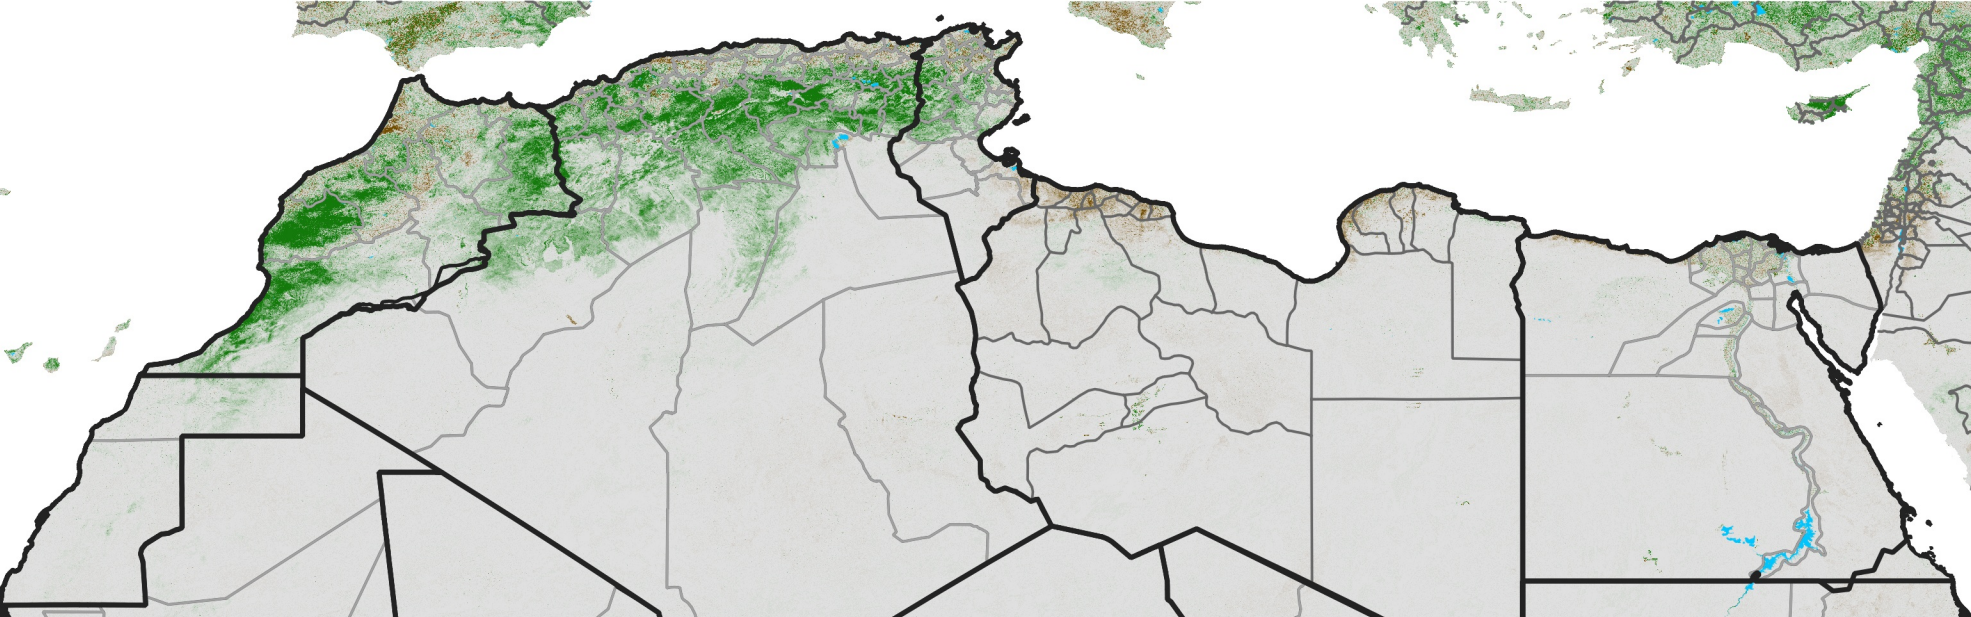

# North Africa NDVI Difference

2009 minus 2008

Period 07 / March 01 - 10, 2009

## NDVI Difference

< -0.3   -0.2   -0.1   -0.05   0.05   0.1   0.2   >0.3

Negative

No Difference

Positive