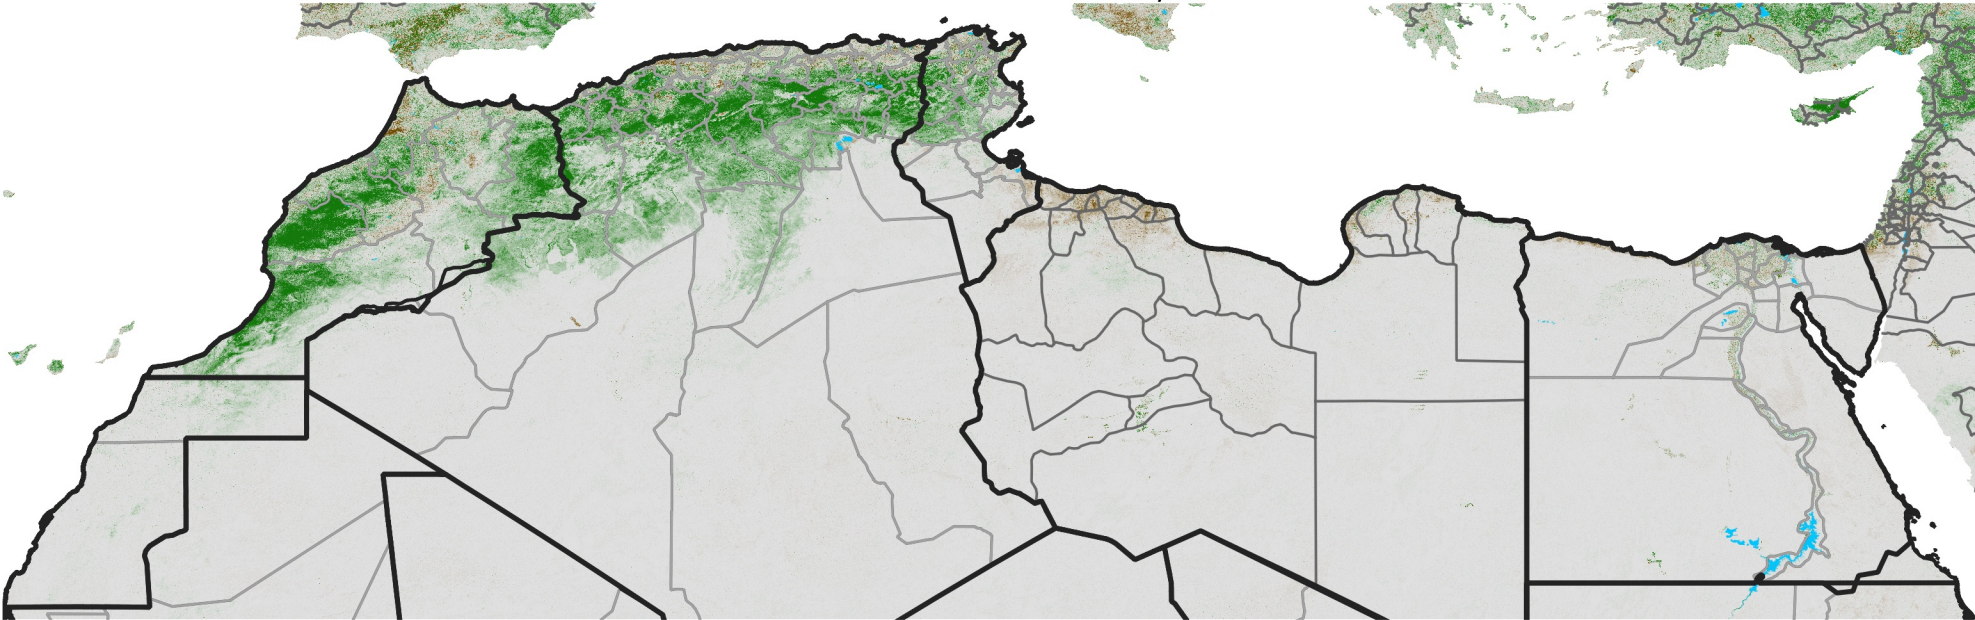

North Africa NDVI Difference

2009 minus 2008

Period 08 / March 11 - 20, 2009

NDVI Difference

< -0.3 -0.2 -0.1 -0.05 0.05 0.1 0.2 >0.3

Negative

No Difference

Positive