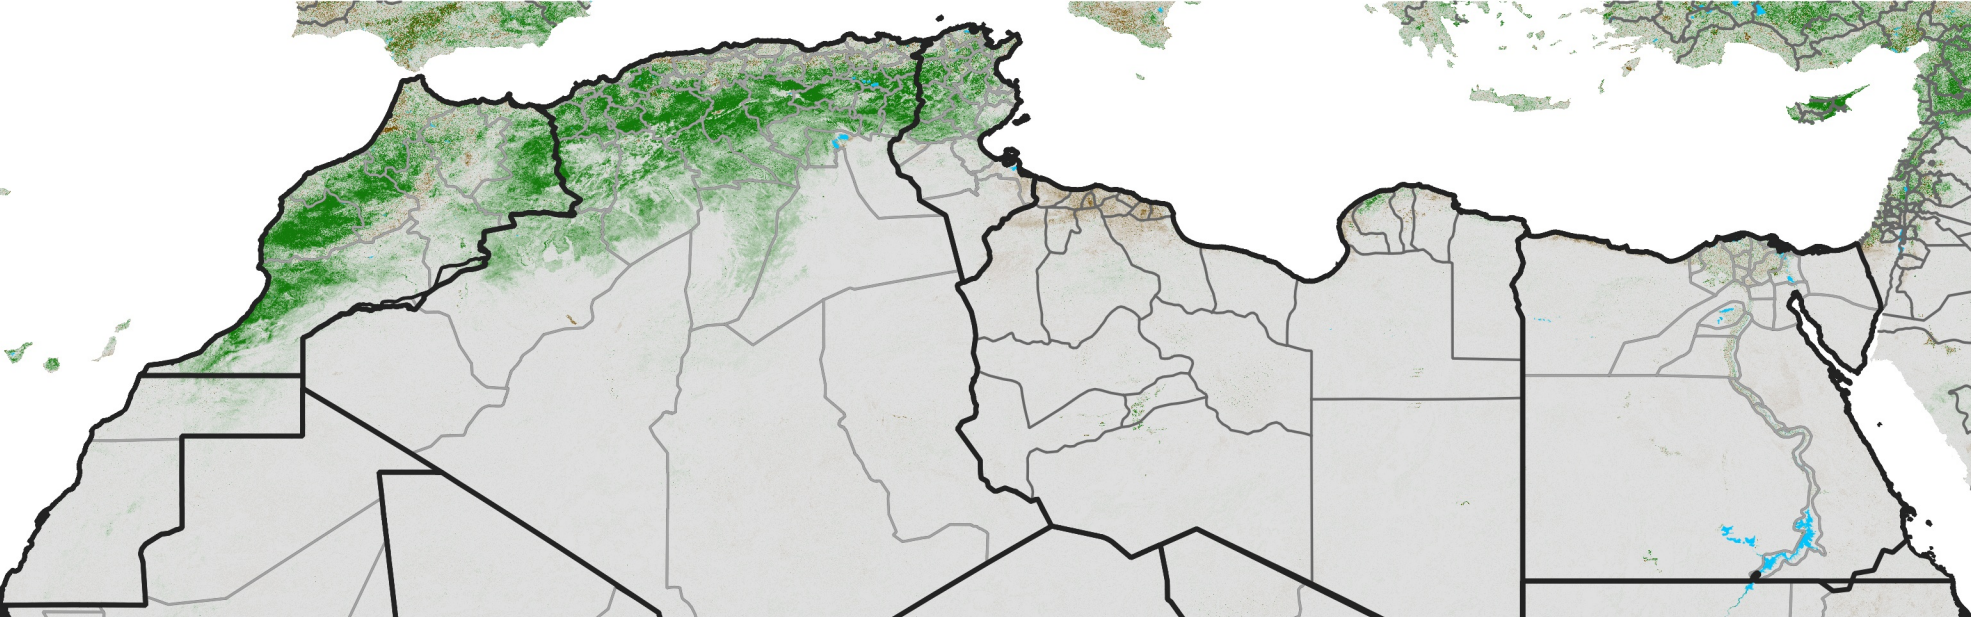

North Africa NDVI Difference

2009 minus 2008

Period 09 / March 21 - 31, 2009

NDVI Difference

< -0.3 -0.2 -0.1 -0.05 0.05 0.1 0.2 >0.3

Negative

No Difference

Positive