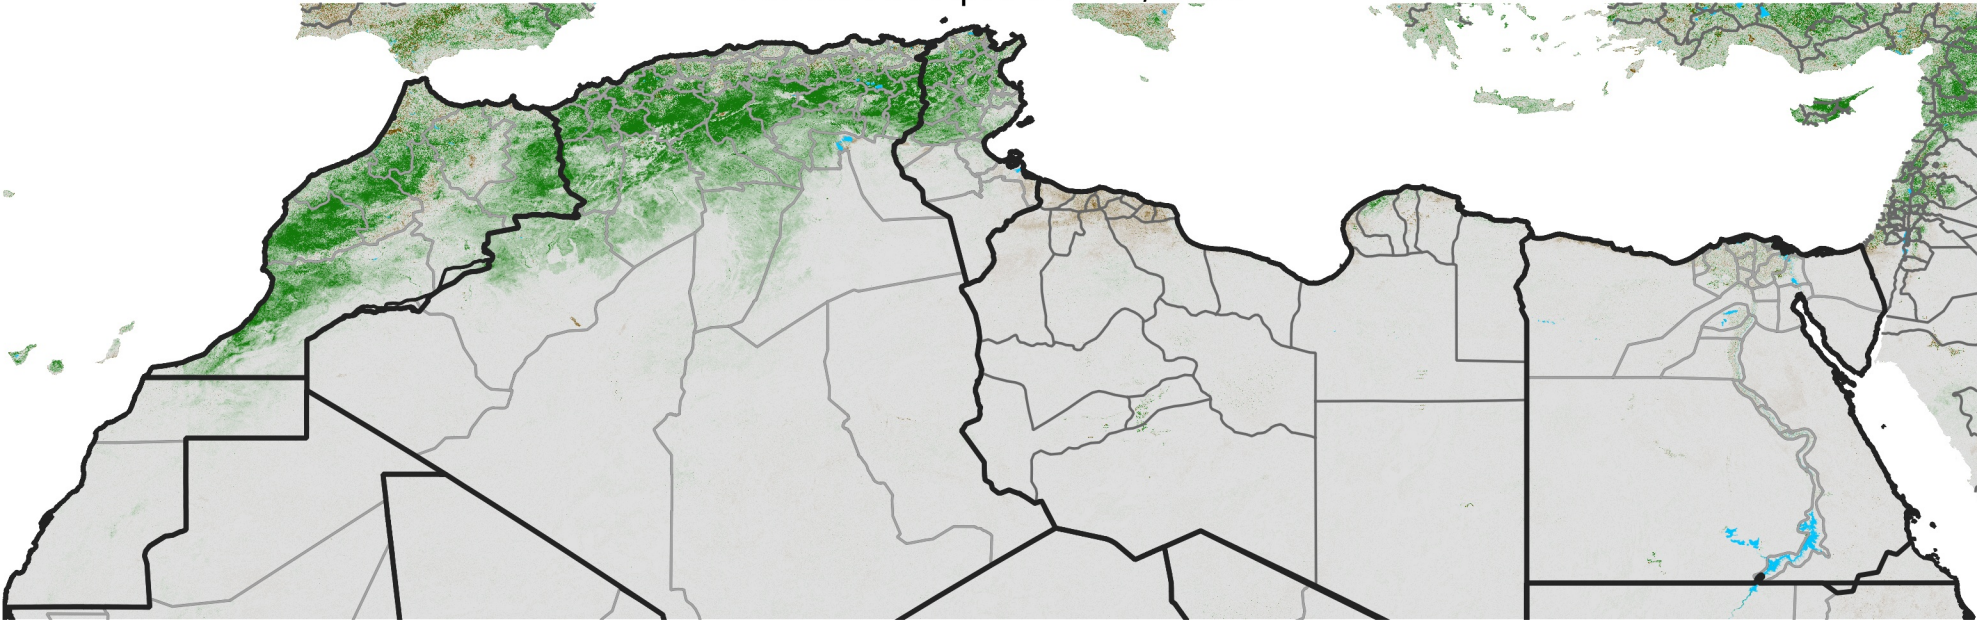

North Africa NDVI Difference

2009 minus 2008

Period 10 / April 01 - 10, 2009

NDVI Difference

< -0.3 -0.2 -0.1 -0.05 0.05 0.1 0.2 >0.3

Negative

No Difference

Positive