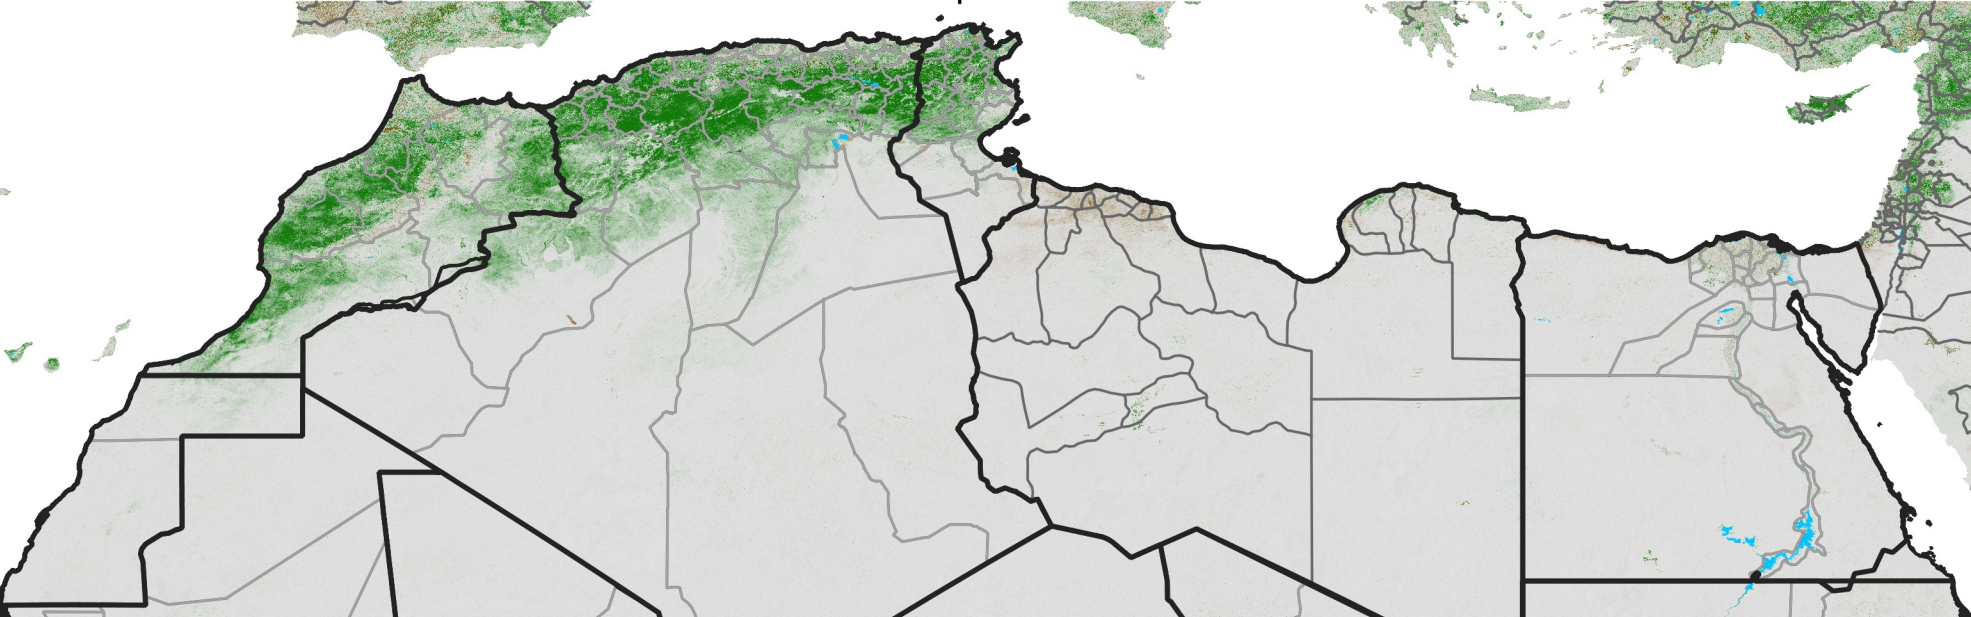

North Africa NDVI Difference

2009 minus 2008

Period 11 / April 11 - 20, 2009

NDVI Difference

< -0.3 -0.2 -0.1 -0.05 0.05 0.1 0.2 >0.3

Negative

No Difference

Positive