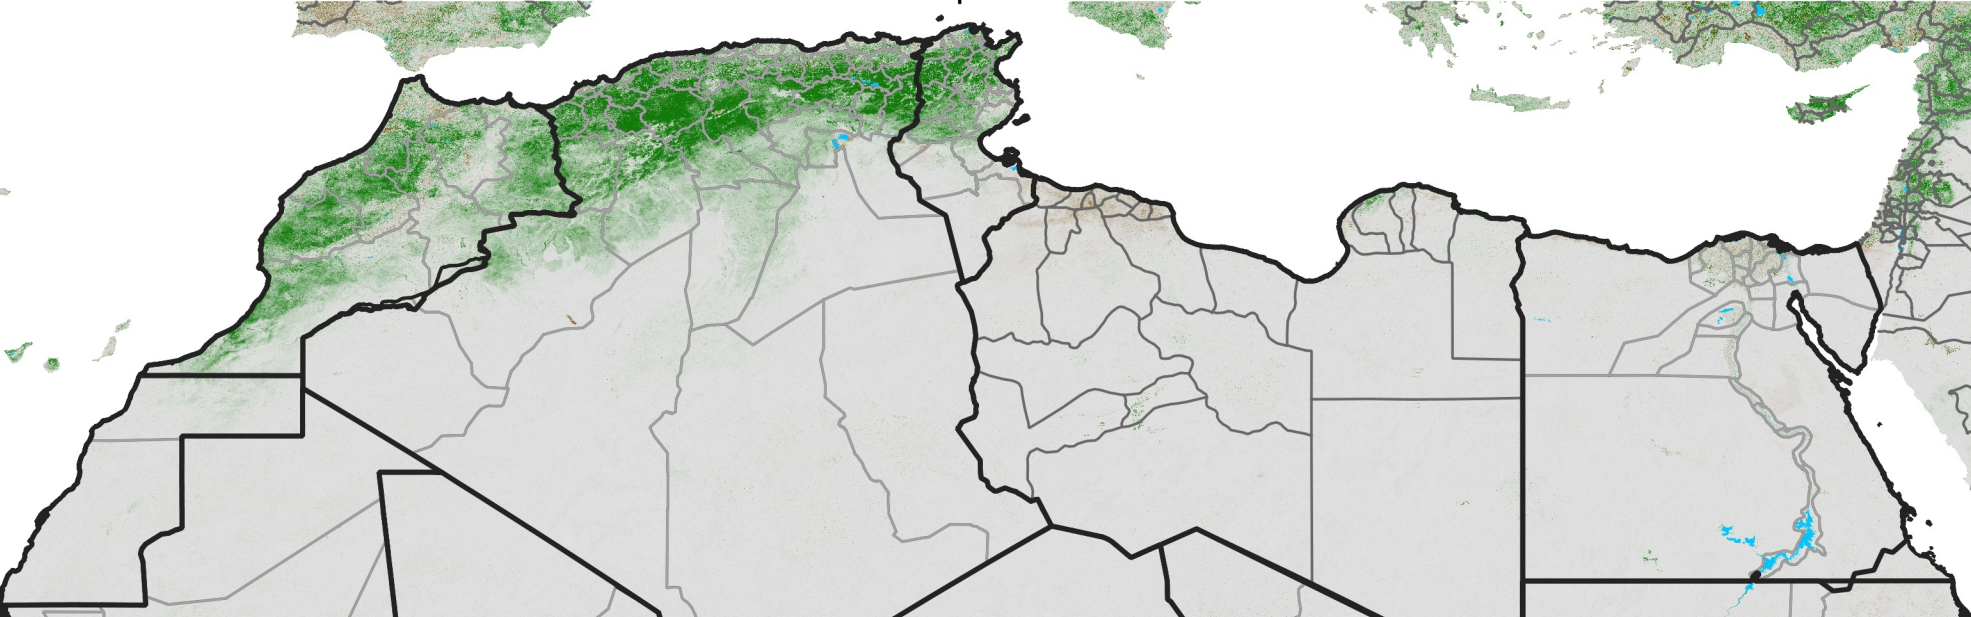

North Africa NDVI Difference

2009 minus 2008

Period 12 / April 21 - 30, 2009

NDVI Difference

< -0.3 -0.2 -0.1 -0.05 0.05 0.1 0.2 >0.3

Negative

No Difference

Positive