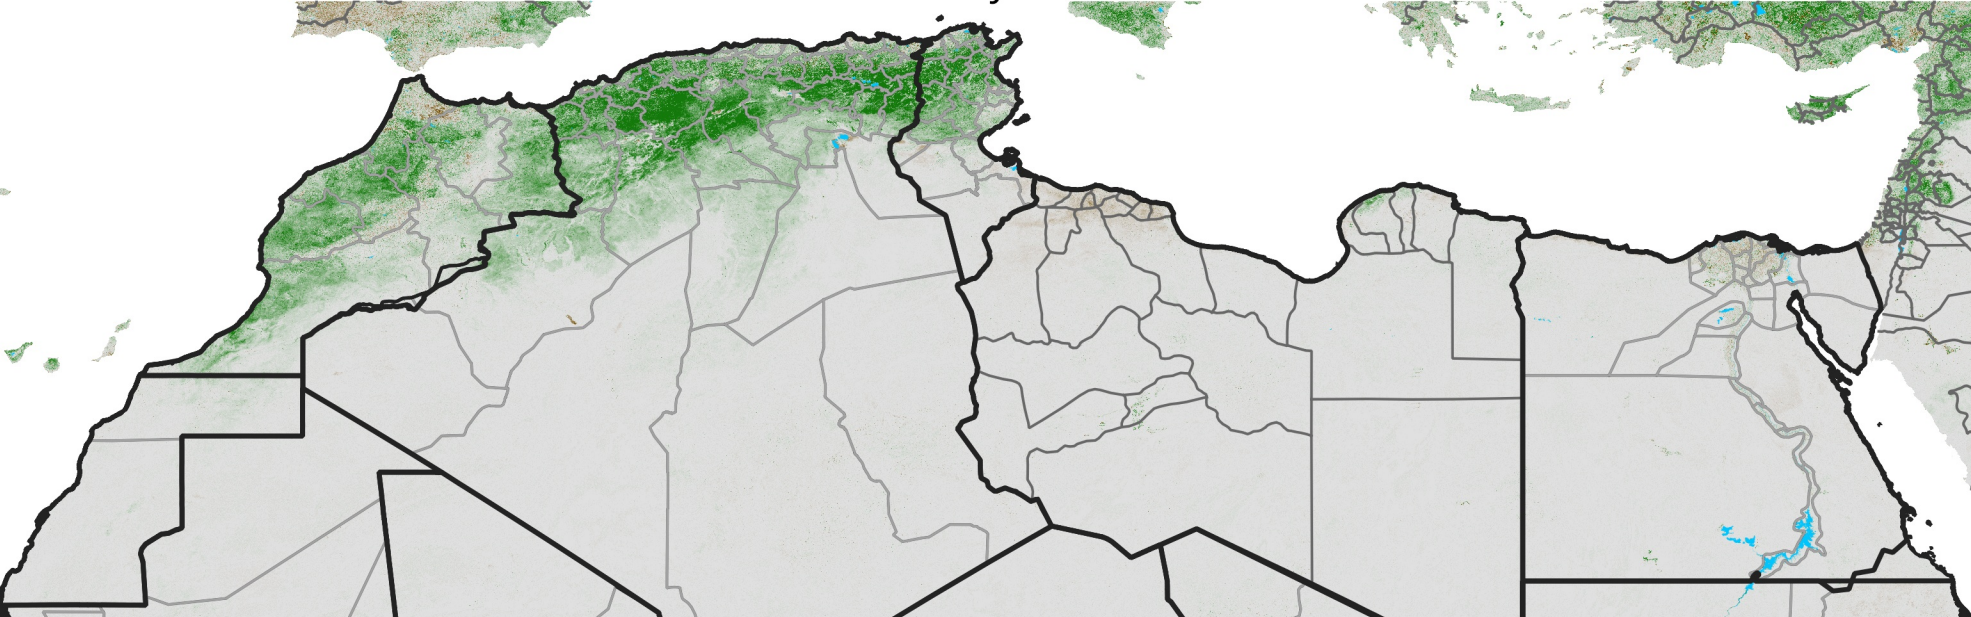

North Africa NDVI Difference

2009 minus 2008

Period 13 / May 01 - 10, 2009

NDVI Difference

< -0.3 -0.2 -0.1 -0.05 0.05 0.1 0.2 >0.3

Negative

No Difference

Positive