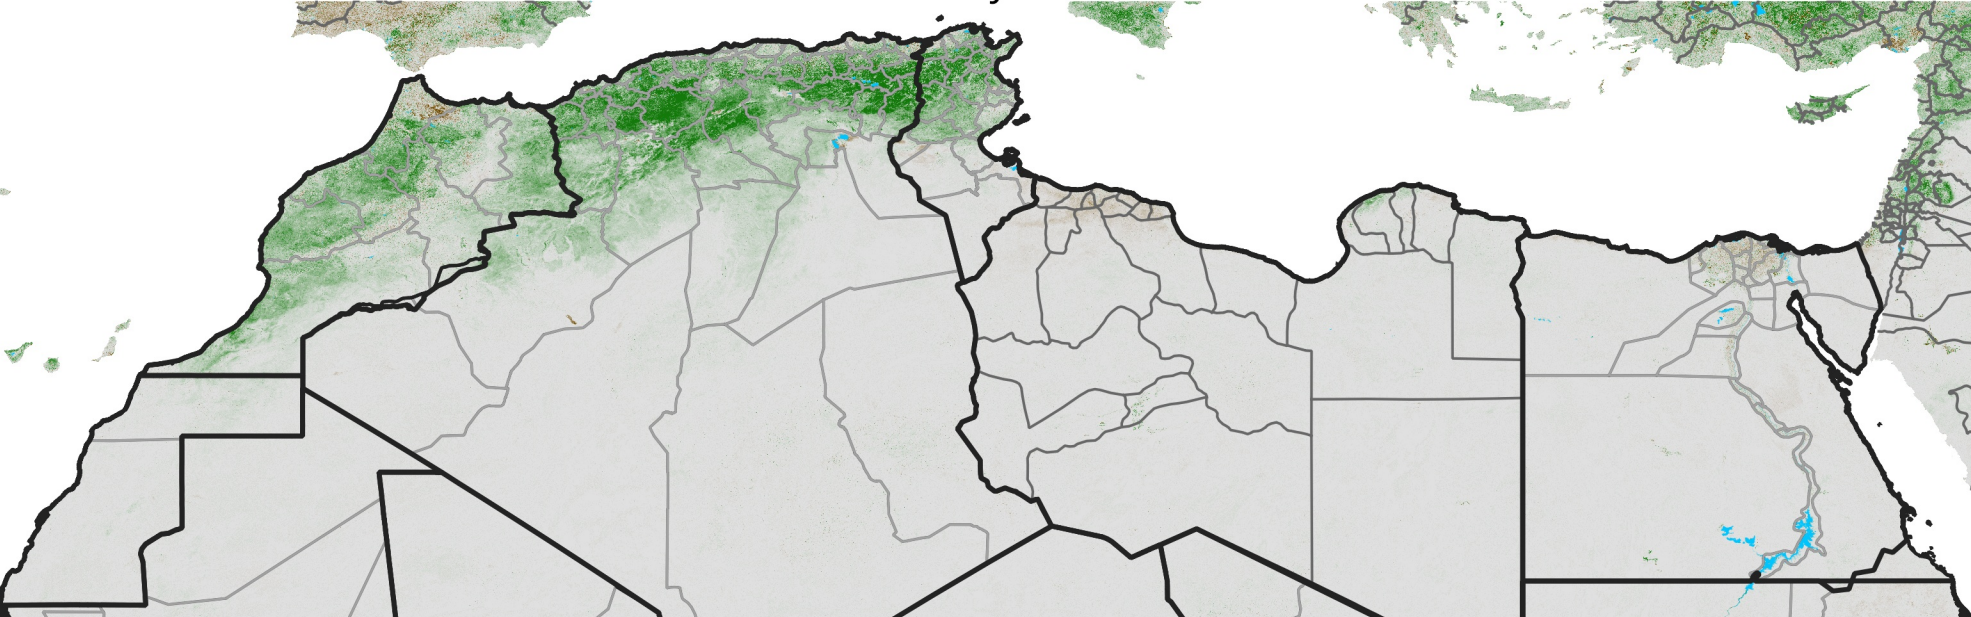

# North Africa NDVI Difference

2009 minus 2008

Period 14 / May 11 - 20, 2009

## NDVI Difference

< -0.3   -0.2   -0.1   -0.05   0.05   0.1   0.2   >0.3

Negative

No Difference

Positive