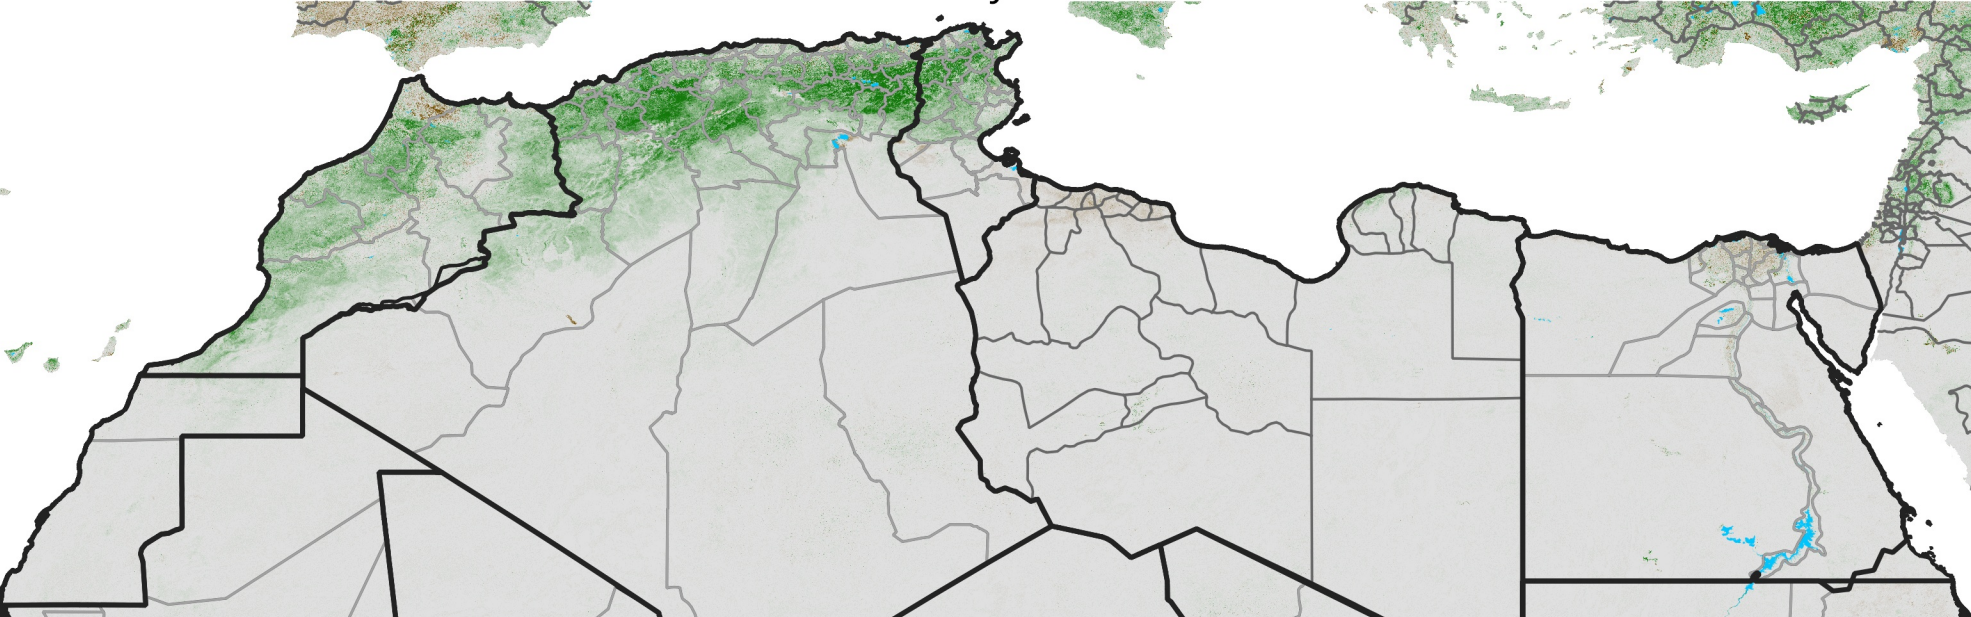

# North Africa NDVI Difference

2009 minus 2008

Period 15 / May 21 - 31, 2009

## NDVI Difference

< -0.3   -0.2   -0.1   -0.05   0.05   0.1   0.2   >0.3

Negative

No Difference

Positive