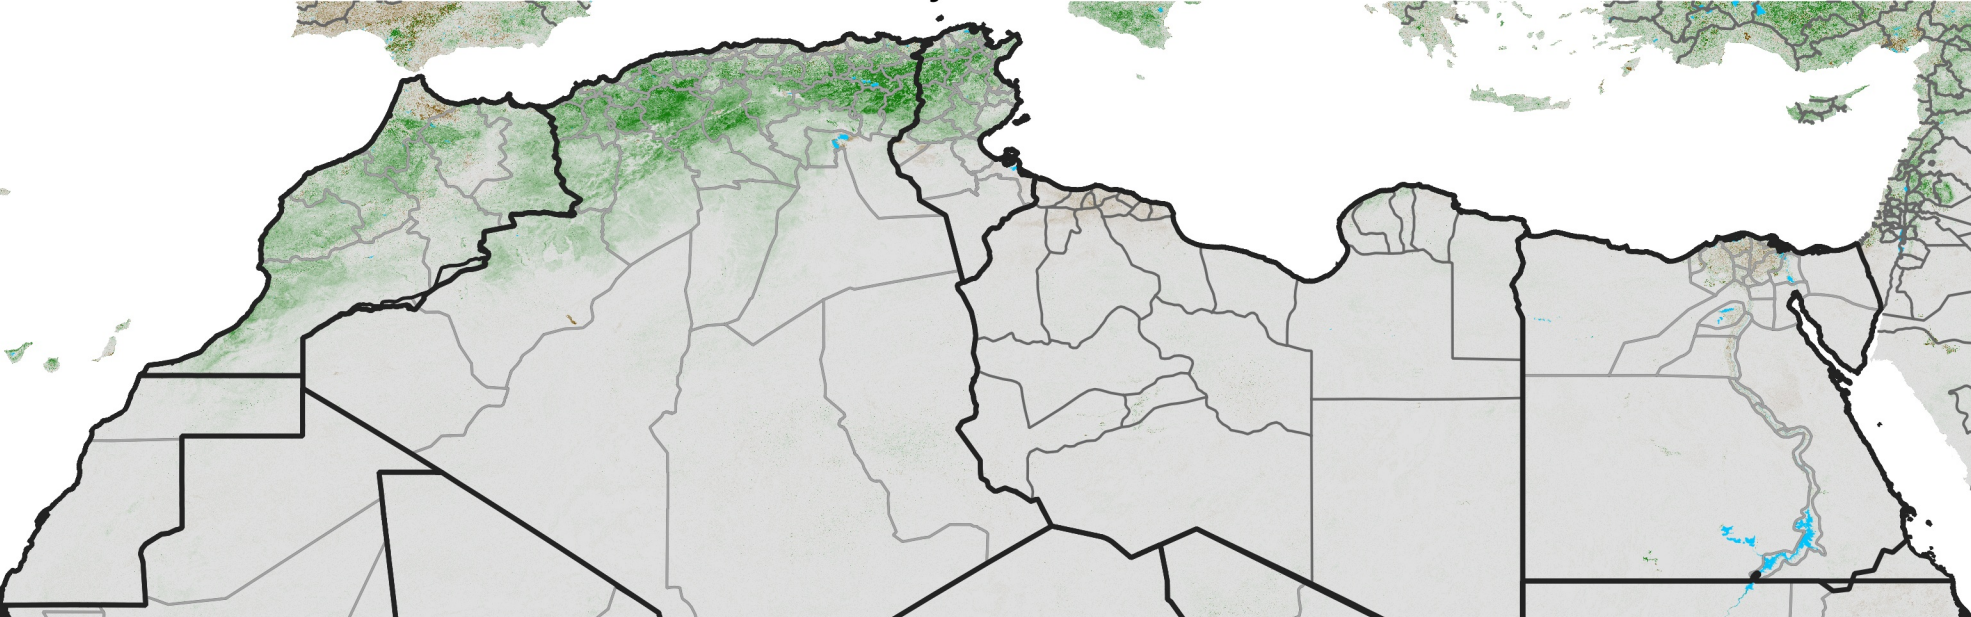

North Africa NDVI Difference

2009 minus 2008

Period 16 / June 01 - 10, 2009

NDVI Difference

< -0.3 -0.2 -0.1 -0.05 0.05 0.1 0.2 >0.3

Negative

No Difference

Positive