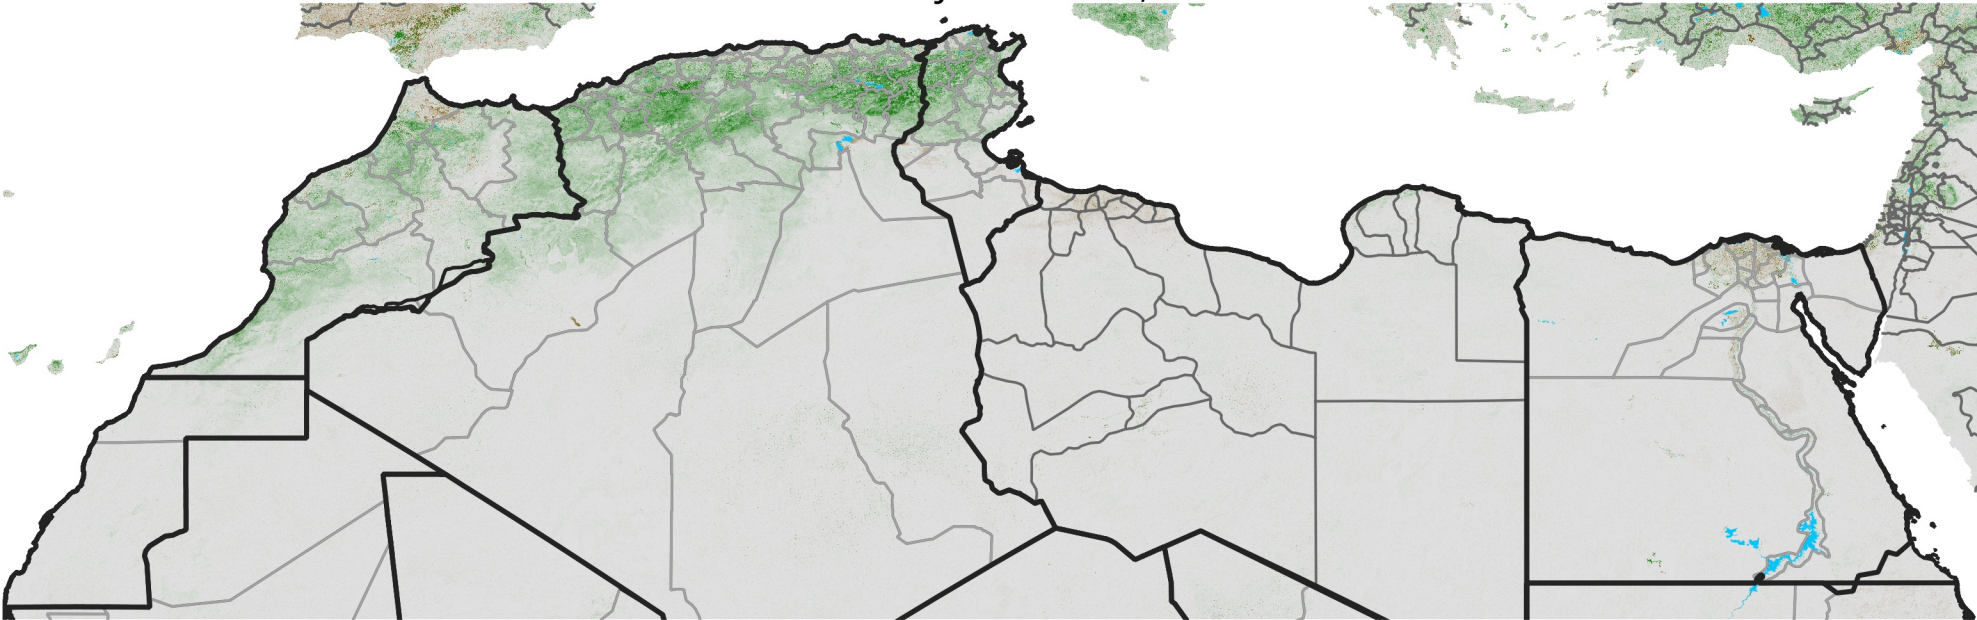

# North Africa NDVI Difference

2009 minus 2008

Period 17 / June 11 - 20, 2009

## NDVI Difference

< -0.3   -0.2   -0.1   -0.05   0.05   0.1   0.2   >0.3

Negative

No Difference

Positive