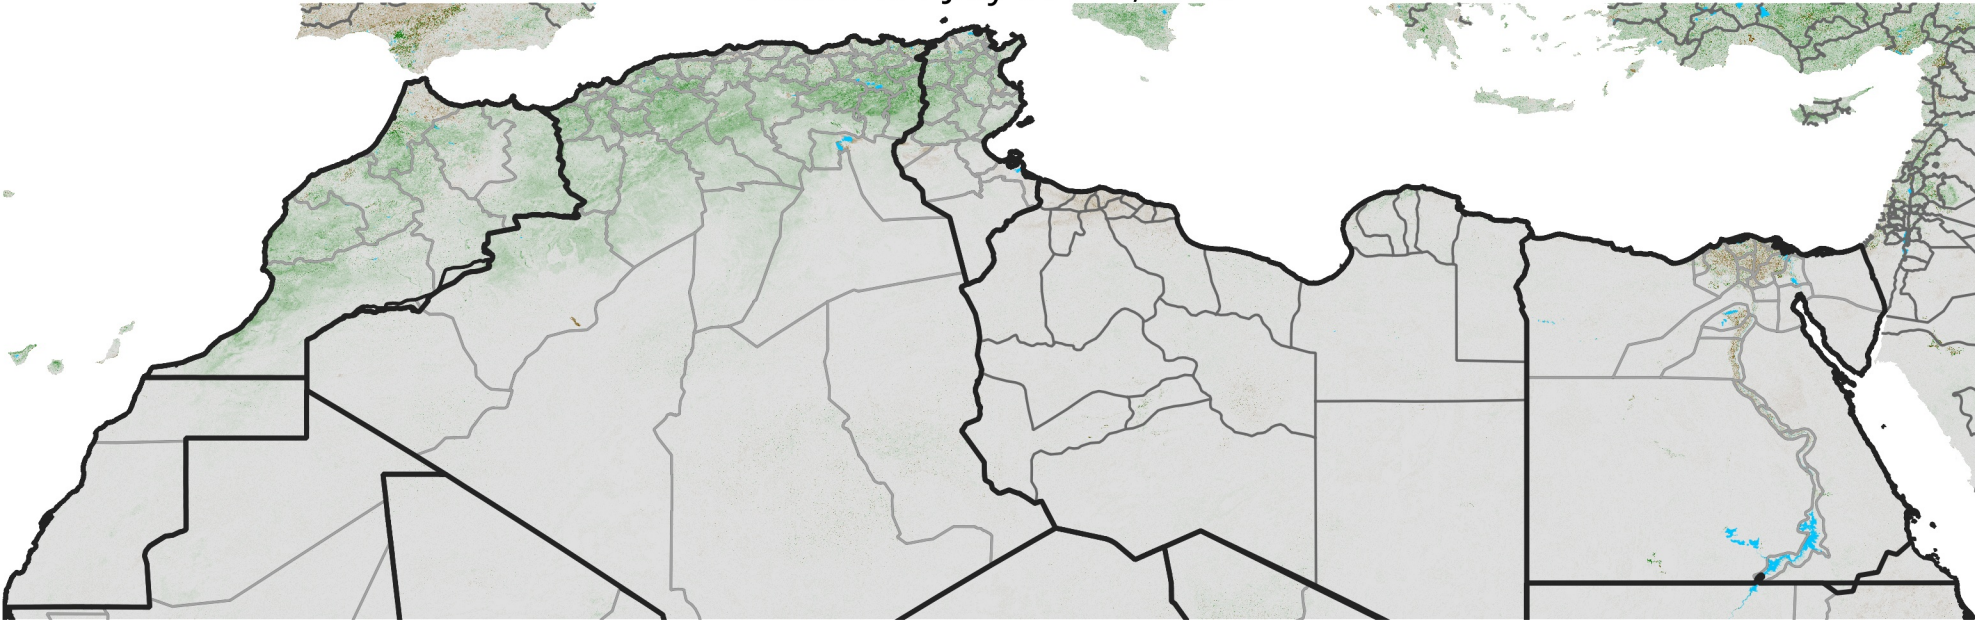

# North Africa NDVI Difference

2009 minus 2008

Period 19 / July 01 - 10, 2009

## NDVI Difference

< -0.3   -0.2   -0.1   -0.05   0.05   0.1   0.2   >0.3

Negative

No Difference

Positive