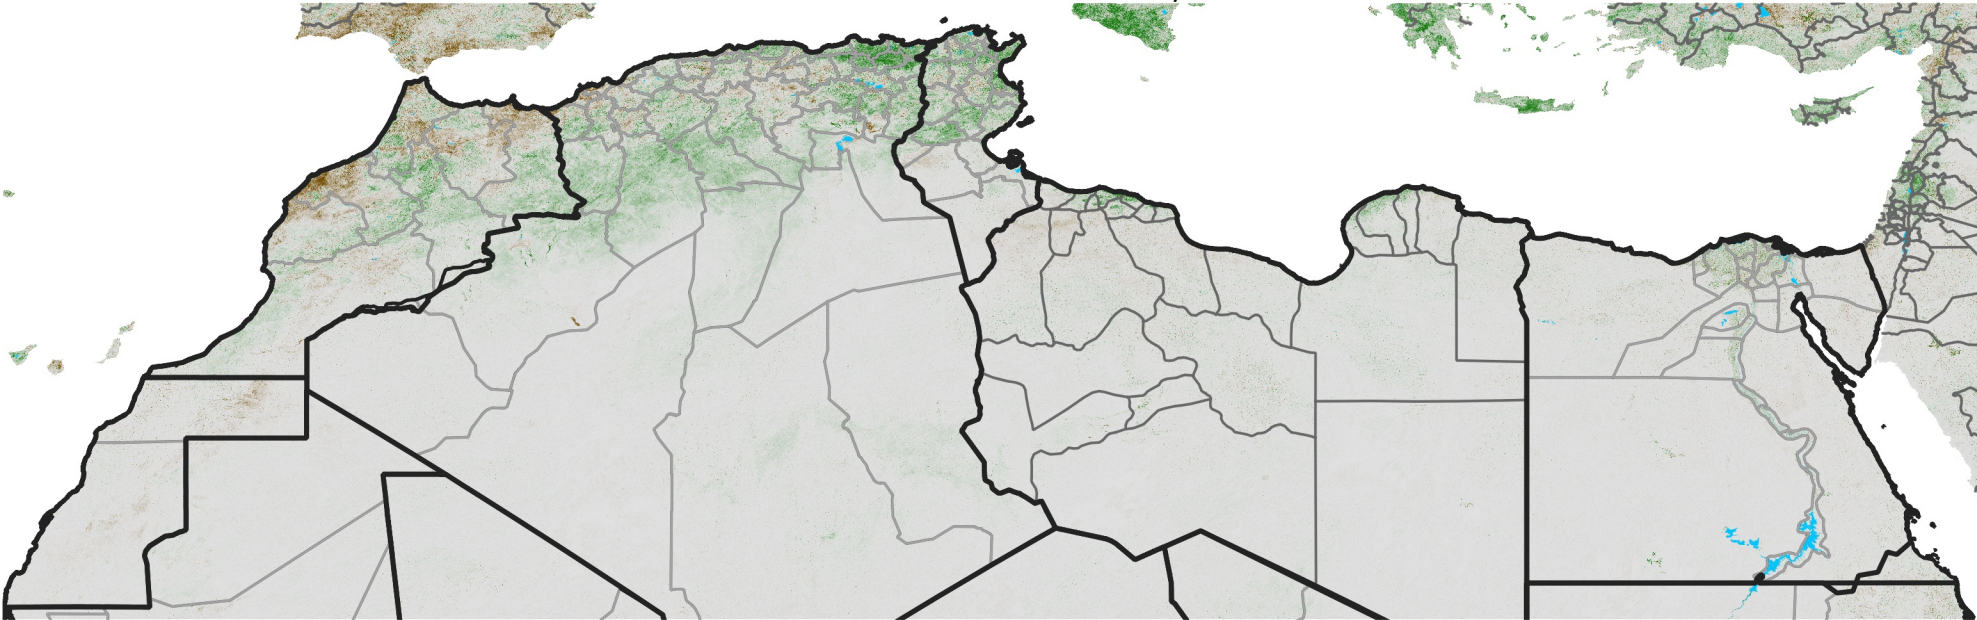

# North Africa NDVI Difference

2009 minus 2008

Period 29 / October 11 - 20, 2009

## NDVI Difference

< -0.3   -0.2   -0.1   -0.05   0.05   0.1   0.2   >0.3

Negative

No Difference

Positive