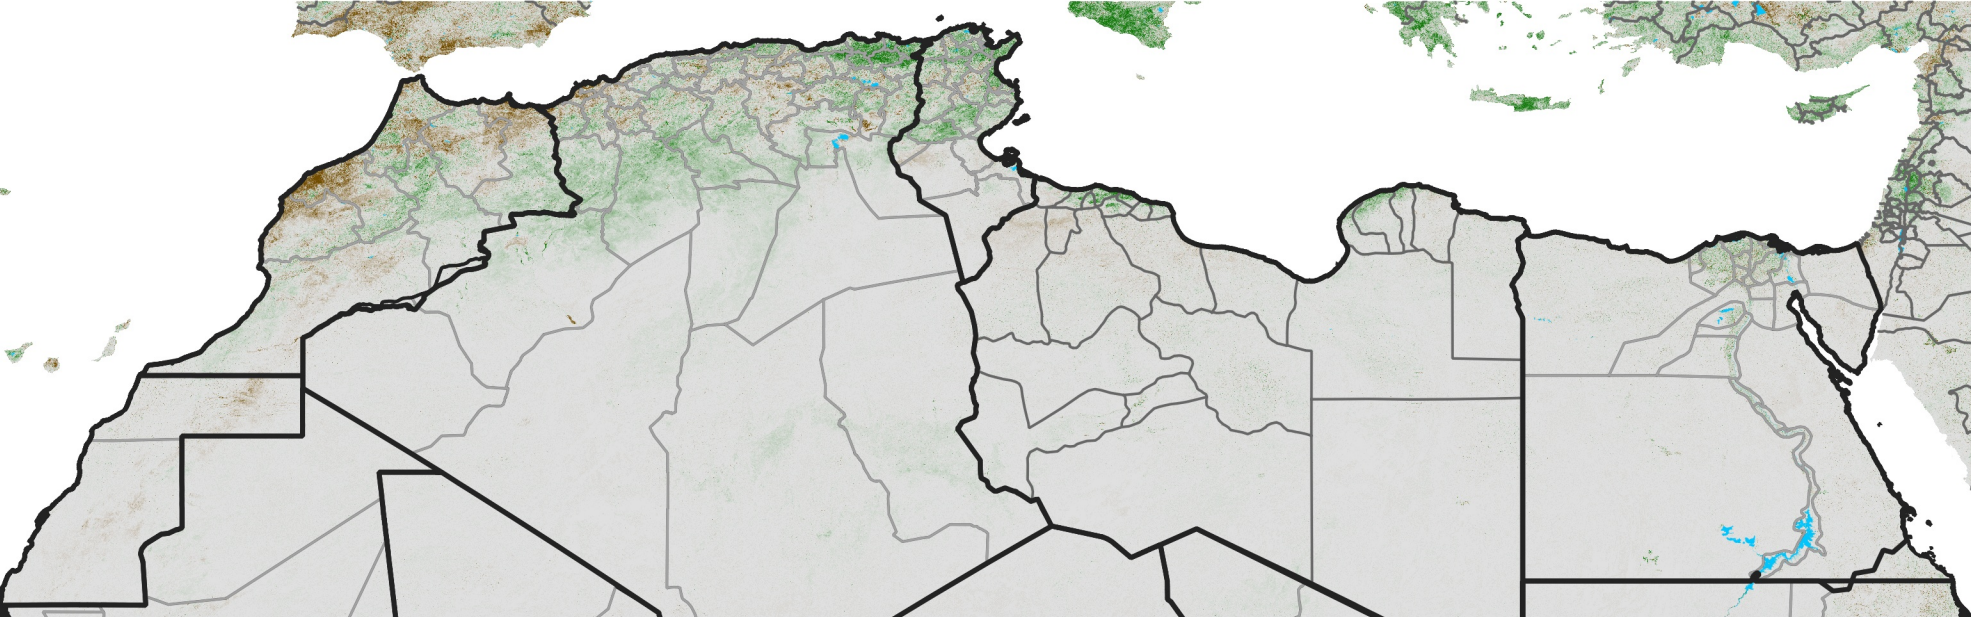

North Africa NDVI Difference

2009 minus 2008

Period 30 / October 21 - 31, 2009

NDVI Difference

< -0.3 -0.2 -0.1 -0.05 0.05 0.1 0.2 >0.3

Negative

No Difference

Positive