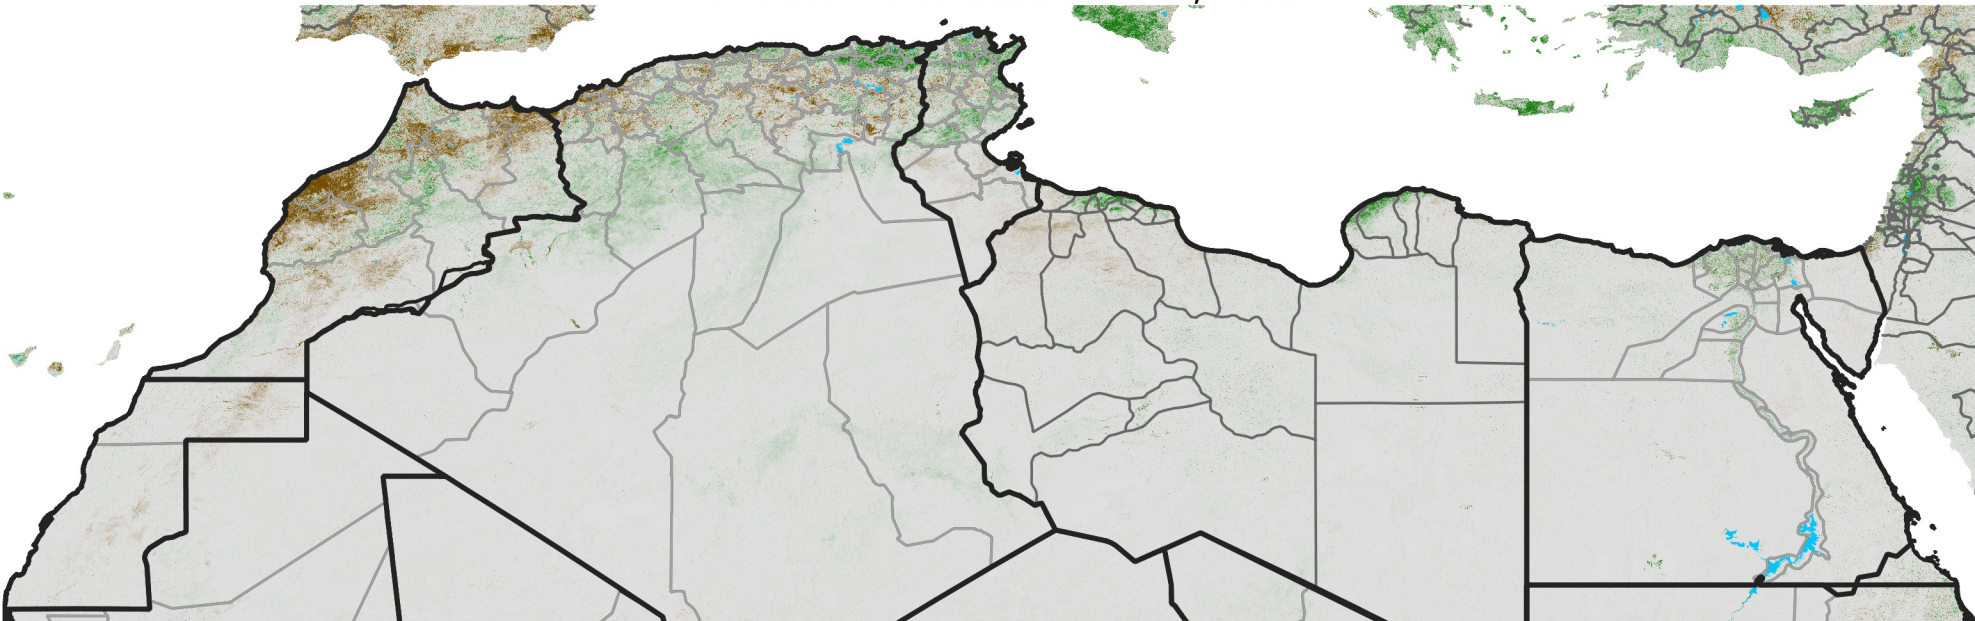

North Africa NDVI Difference

2009 minus 2008

Period 32 / November 11 - 20, 2009

NDVI Difference

< -0.3 -0.2 -0.1 -0.05 0.05 0.1 0.2 >0.3

Negative

No Difference

Positive