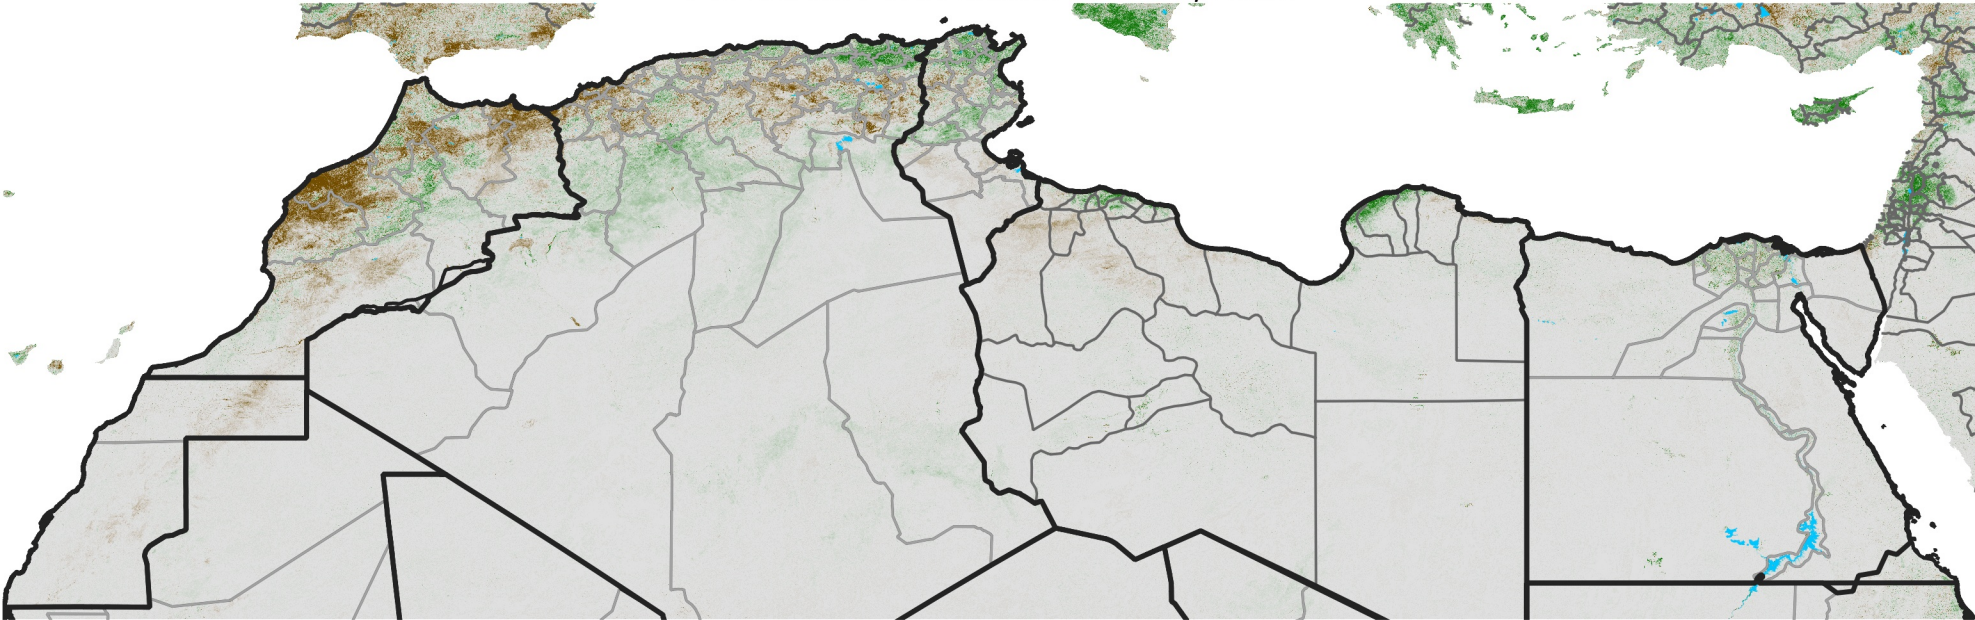

North Africa NDVI Difference

2009 minus 2008

Period 33 / November 21 - 30, 2009

NDVI Difference

< -0.3 -0.2 -0.1 -0.05 0.05 0.1 0.2 >0.3

Negative

No Difference

Positive