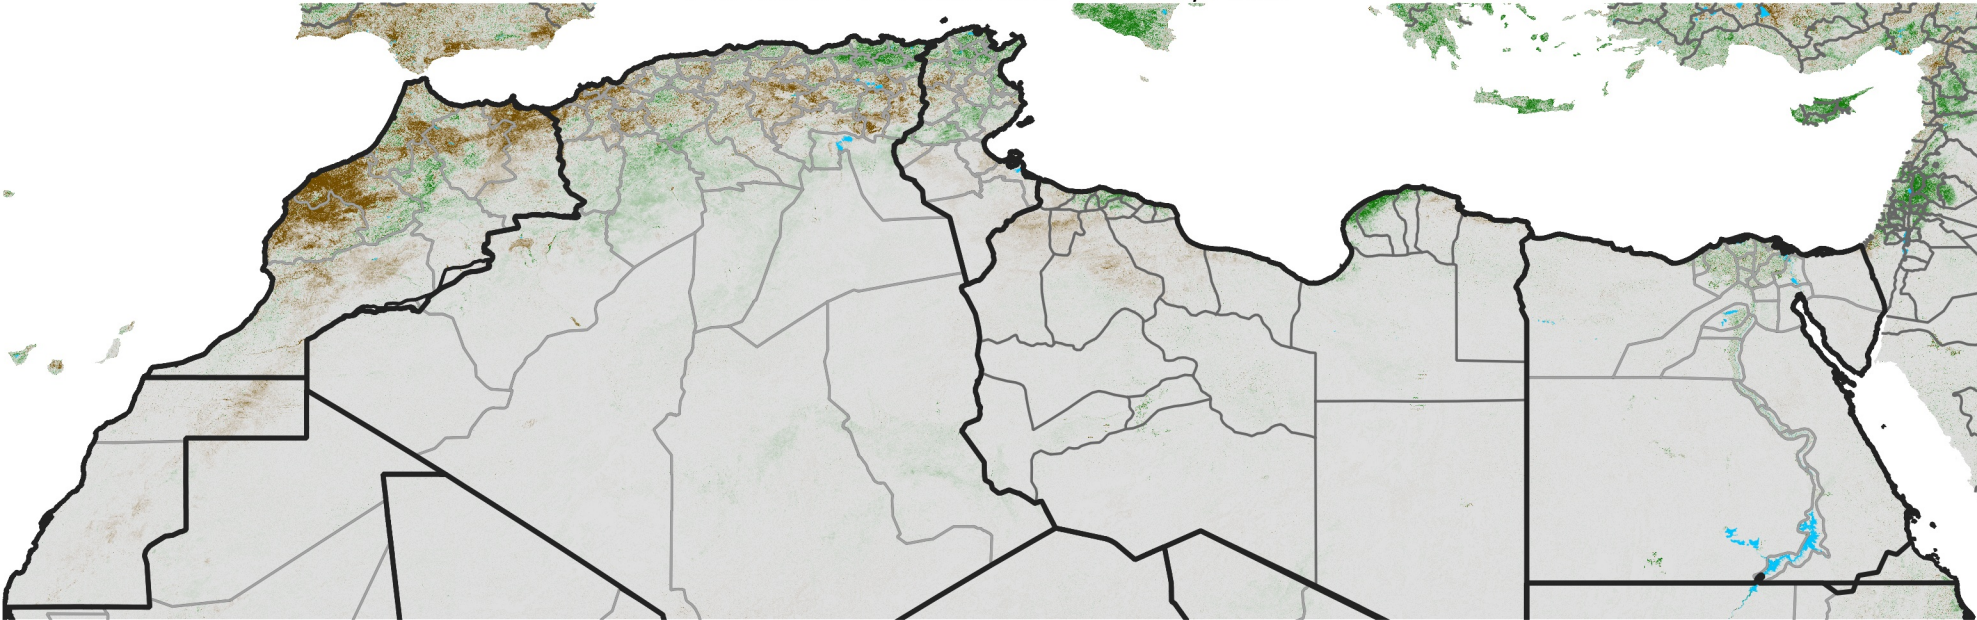

North Africa NDVI Difference

2009 minus 2008

Period 34 / December 01 - 10, 2009

NDVI Difference

< -0.3 -0.2 -0.1 -0.05 0.05 0.1 0.2 >0.3

Negative

No Difference

Positive