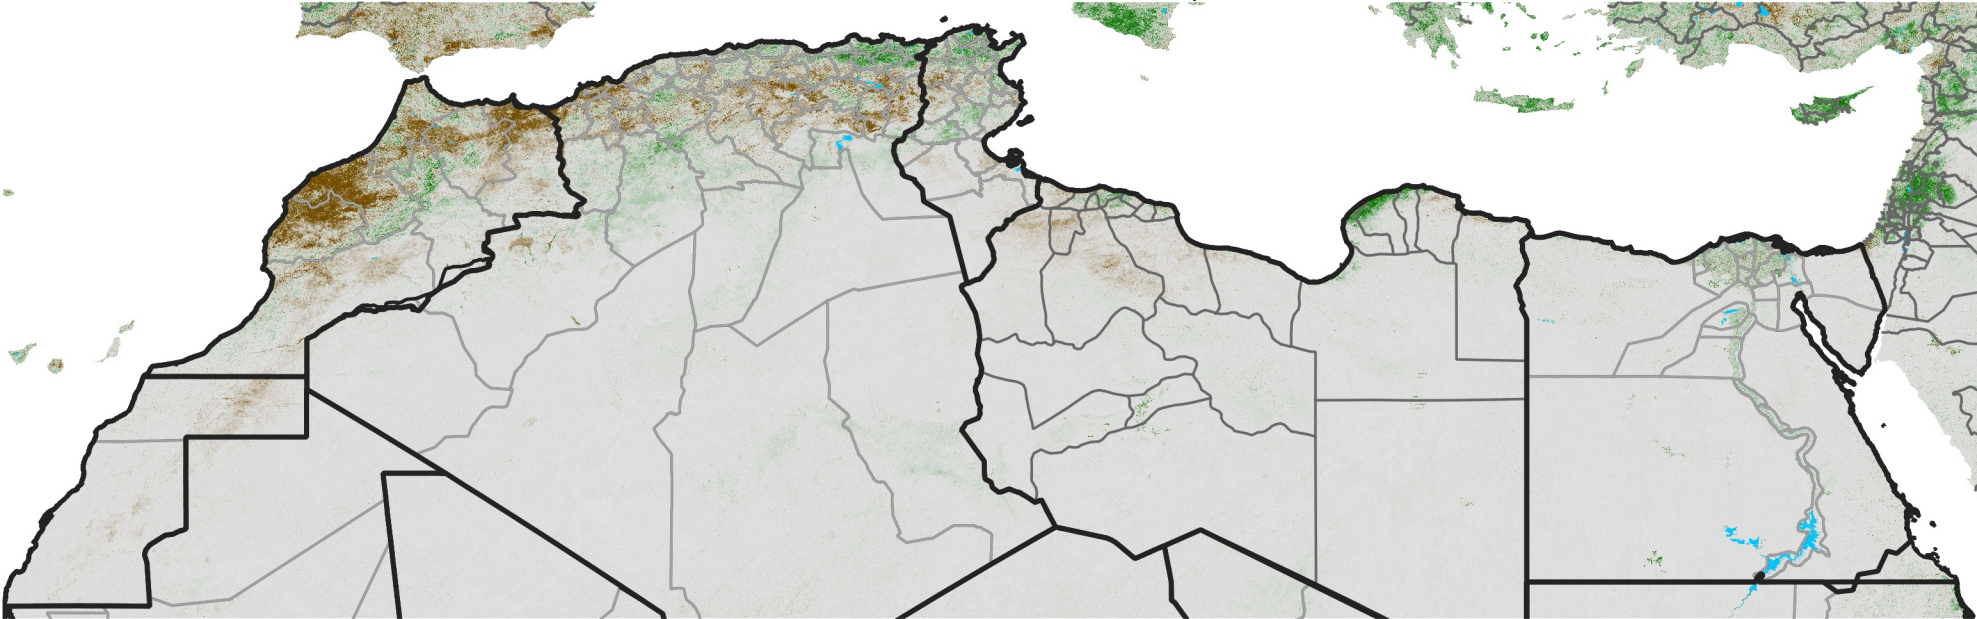

North Africa NDVI Difference

2009 minus 2008

Period 35 / December 11 - 20, 2009

NDVI Difference

< -0.3 -0.2 -0.1 -0.05 0.05 0.1 0.2 >0.3

Negative

No Difference

Positive