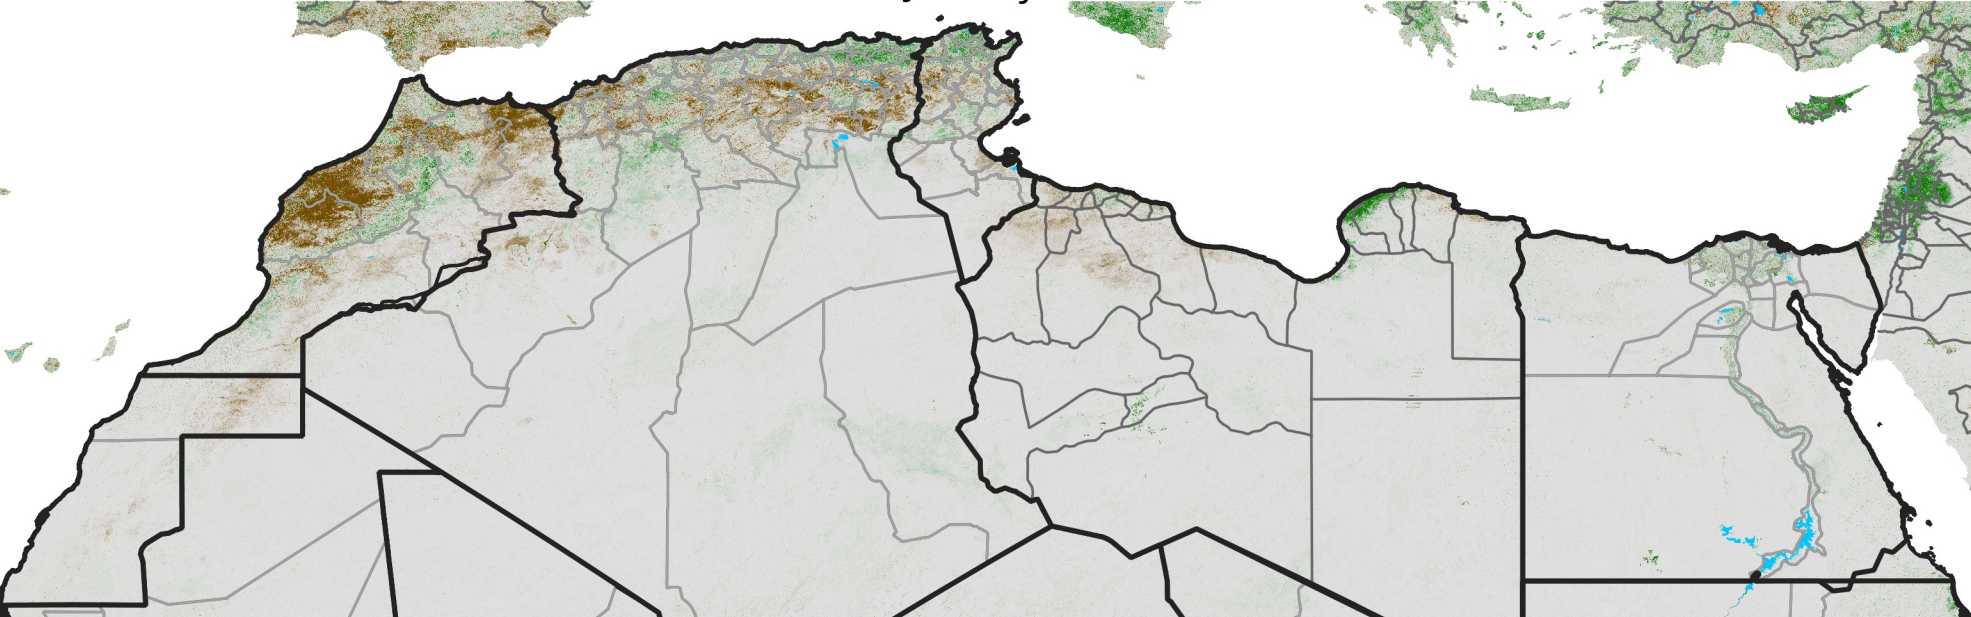

North Africa NDVI Difference

2010 minus 2009

Period 01 / January 01 - 10, 2010

NDVI Difference

< -0.3 -0.2 -0.1 -0.05 0.05 0.1 0.2 >0.3

Negative

No Difference

Positive