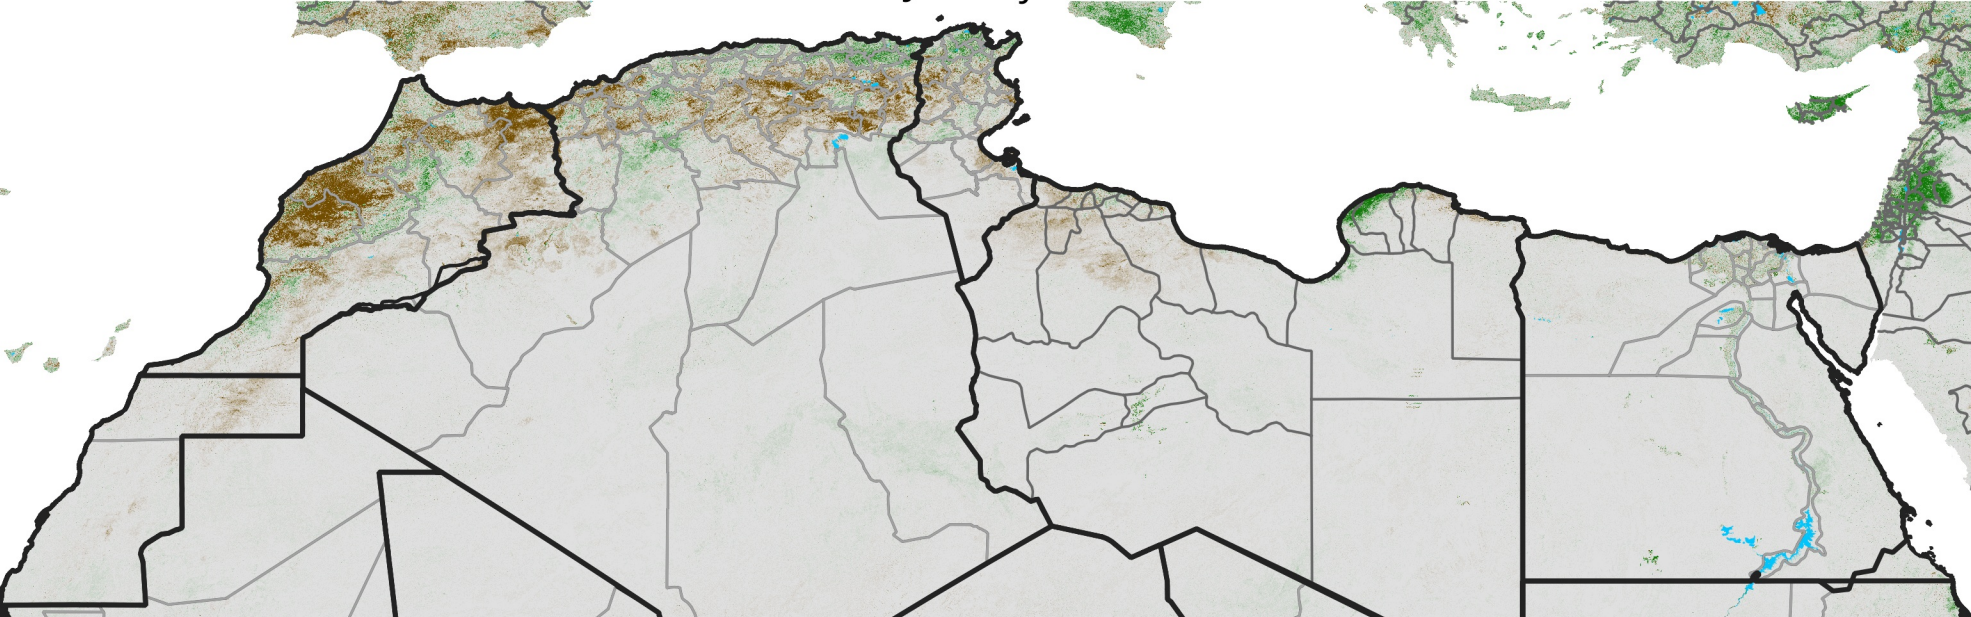

North Africa NDVI Difference

2010 minus 2009

Period 02 / January 11 - 20, 2010

NDVI Difference

< -0.3 -0.2 -0.1 -0.05 0.05 0.1 0.2 >0.3

Negative

No Difference

Positive