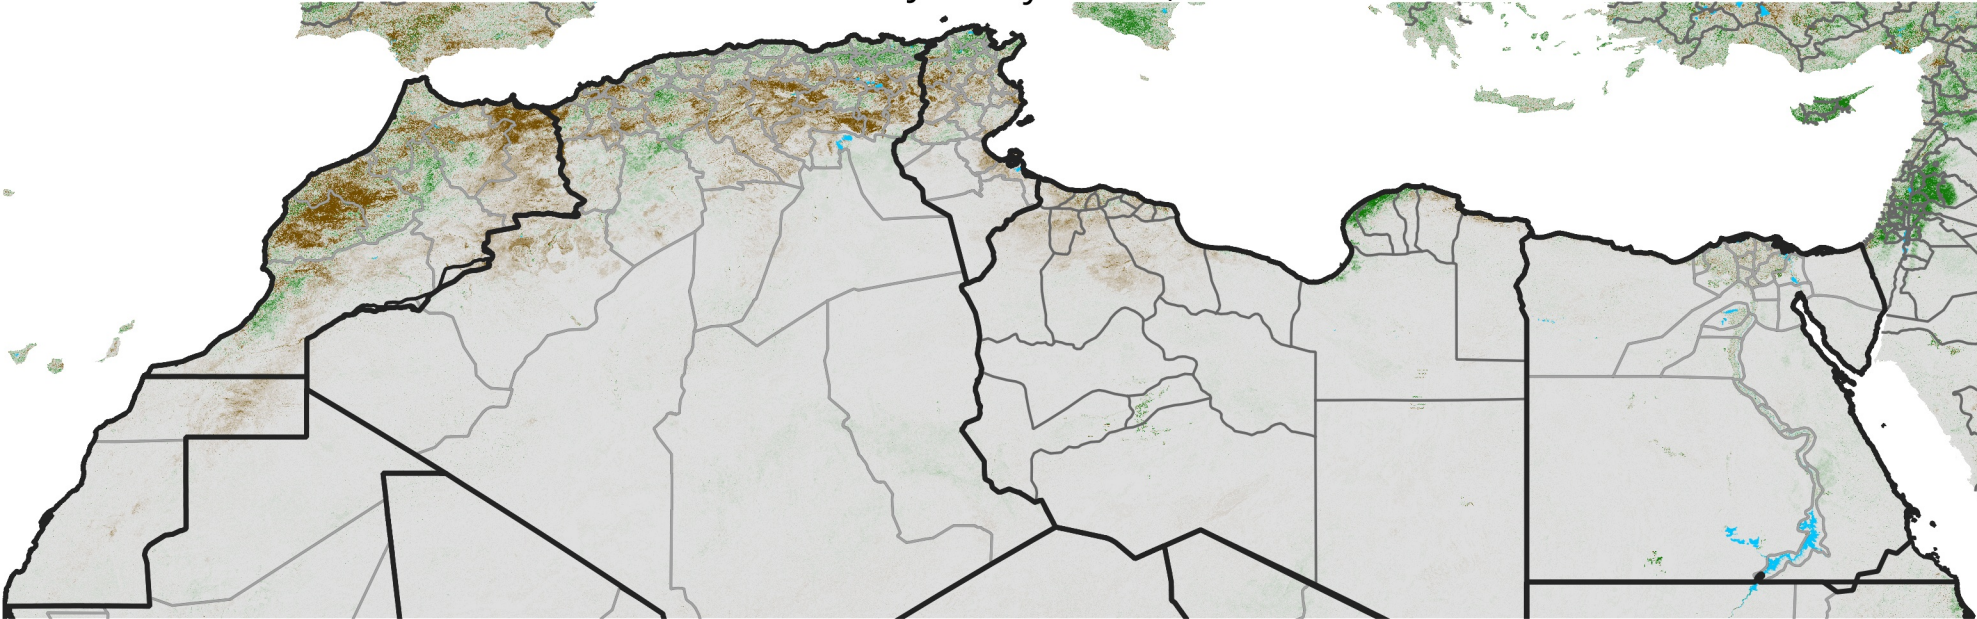

North Africa NDVI Difference

2010 minus 2009

Period 03 / January 21 - 31, 2010

NDVI Difference

< -0.3 -0.2 -0.1 -0.05 0.05 0.1 0.2 >0.3

Negative

No Difference

Positive