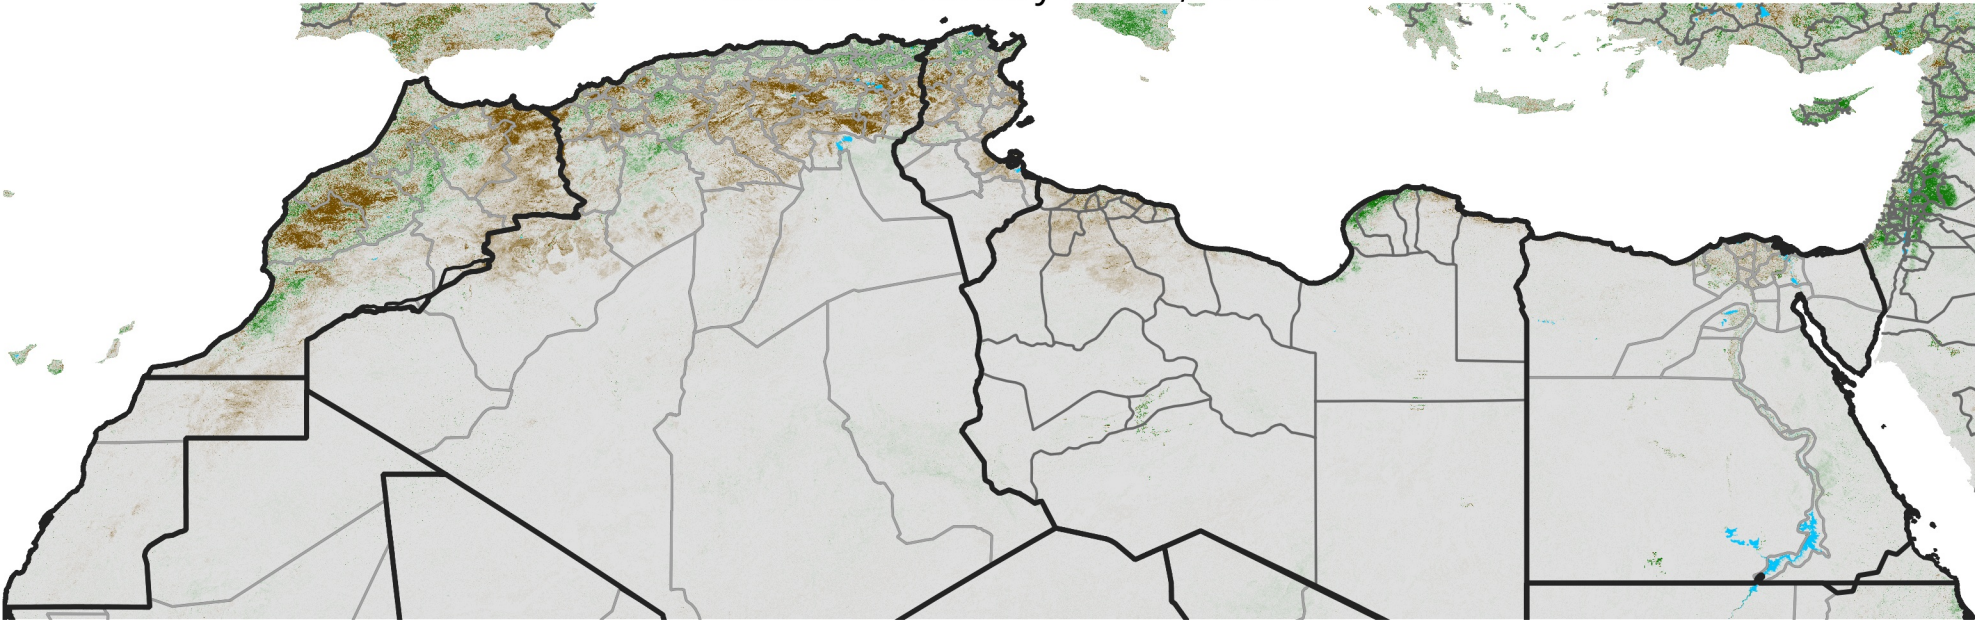

North Africa NDVI Difference

2010 minus 2009

Period 04 / February 01 - 10, 2010

NDVI Difference

< -0.3 -0.2 -0.1 -0.05 0.05 0.1 0.2 >0.3

Negative

No Difference

Positive