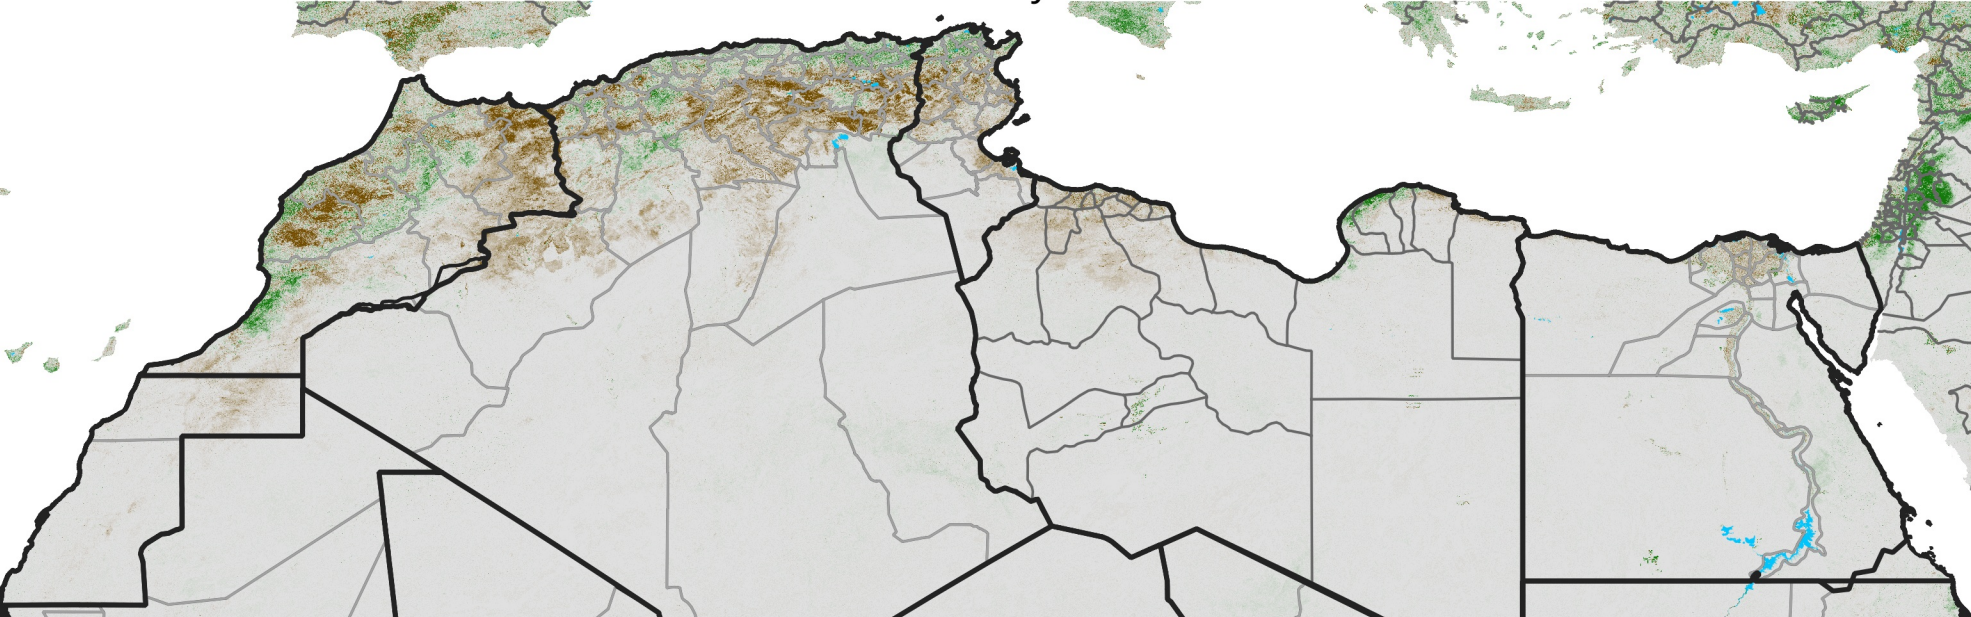

North Africa NDVI Difference

2010 minus 2009

Period 05 / February 11 - 20, 2010

NDVI Difference

< -0.3 -0.2 -0.1 -0.05 0.05 0.1 0.2 >0.3

Negative

No Difference

Positive