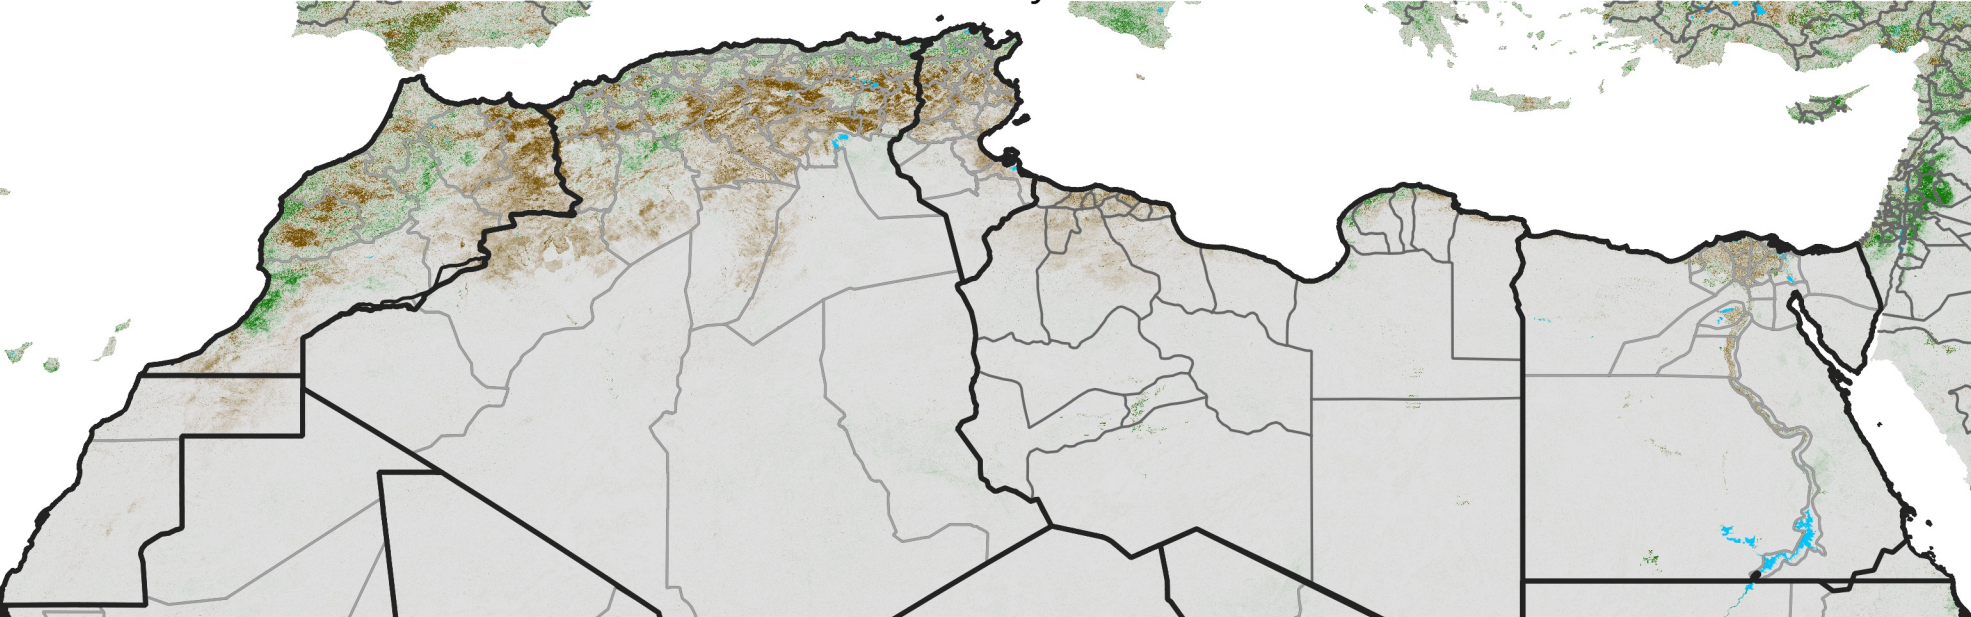

North Africa NDVI Difference

2010 minus 2009

Period 06 / February 21 - 28, 2010

NDVI Difference

< -0.3 -0.2 -0.1 -0.05 0.05 0.1 0.2 >0.3

Negative

No Difference

Positive