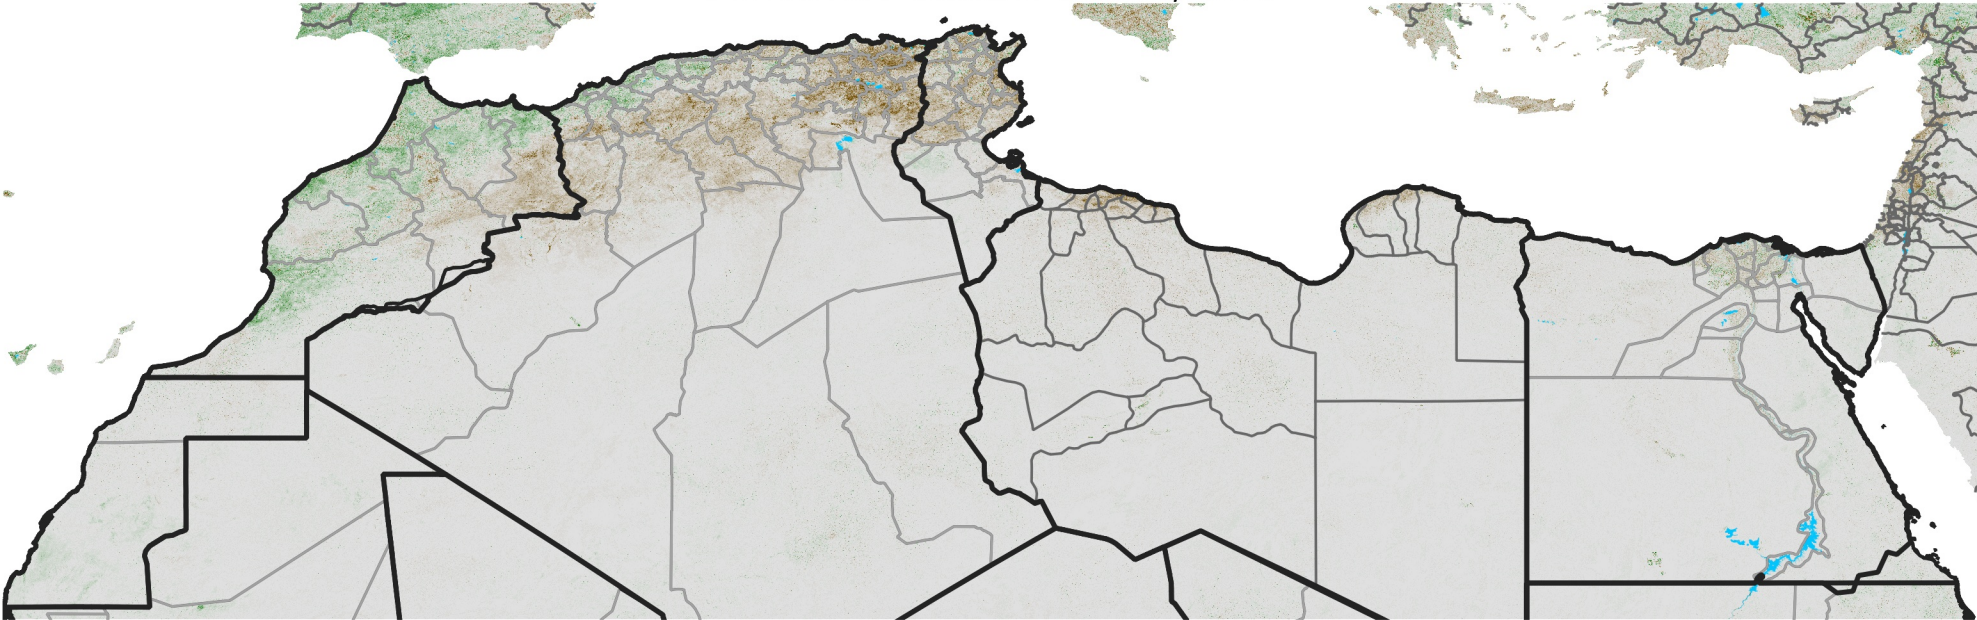

# North Africa NDVI Difference

2010 minus 2009

Period 28 / October 01 - 10, 2010

## NDVI Difference

< -0.3   -0.2   -0.1   -0.05   0.05   0.1   0.2   >0.3

Negative

No Difference

Positive