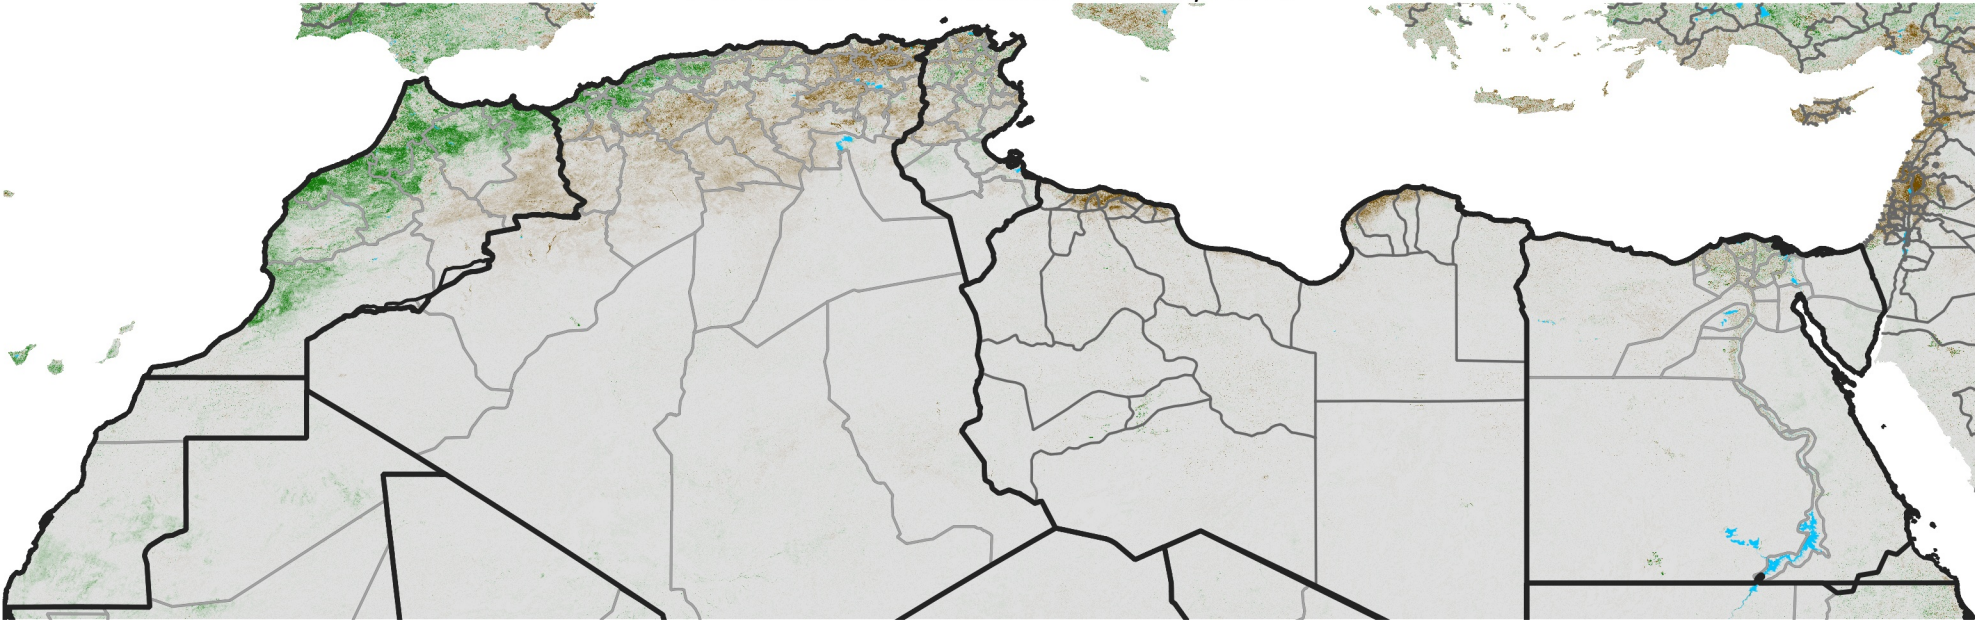

North Africa NDVI Difference

2010 minus 2009

Period 32 / November 11 - 20, 2010

NDVI Difference

< -0.3 -0.2 -0.1 -0.05 0.05 0.1 0.2 >0.3

Negative

No Difference

Positive