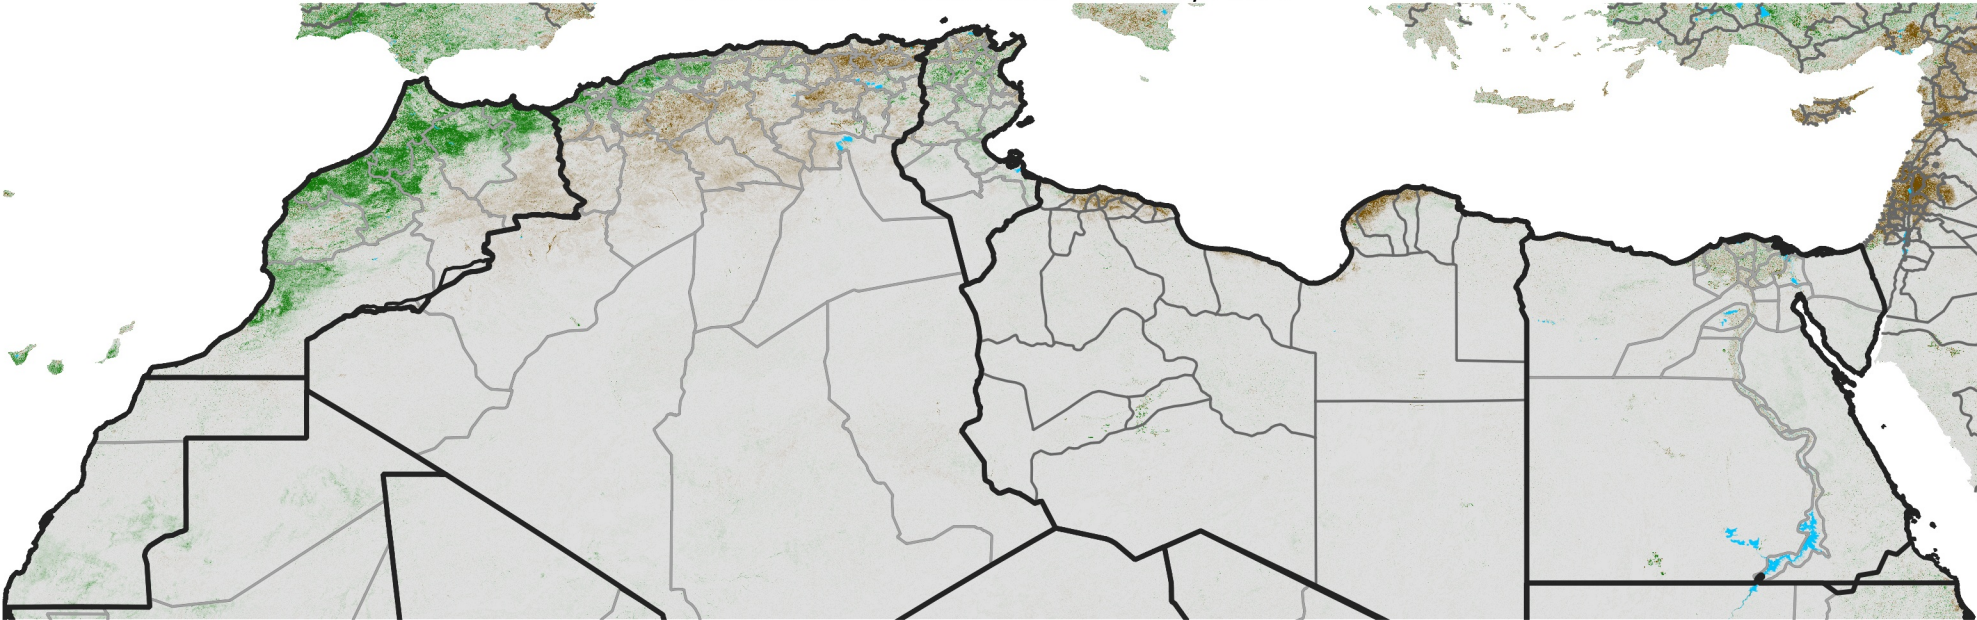

North Africa NDVI Difference

2010 minus 2009

Period 35 / December 11 - 20, 2010

NDVI Difference

< -0.3 -0.2 -0.1 -0.05 0.05 0.1 0.2 >0.3

Negative

No Difference

Positive