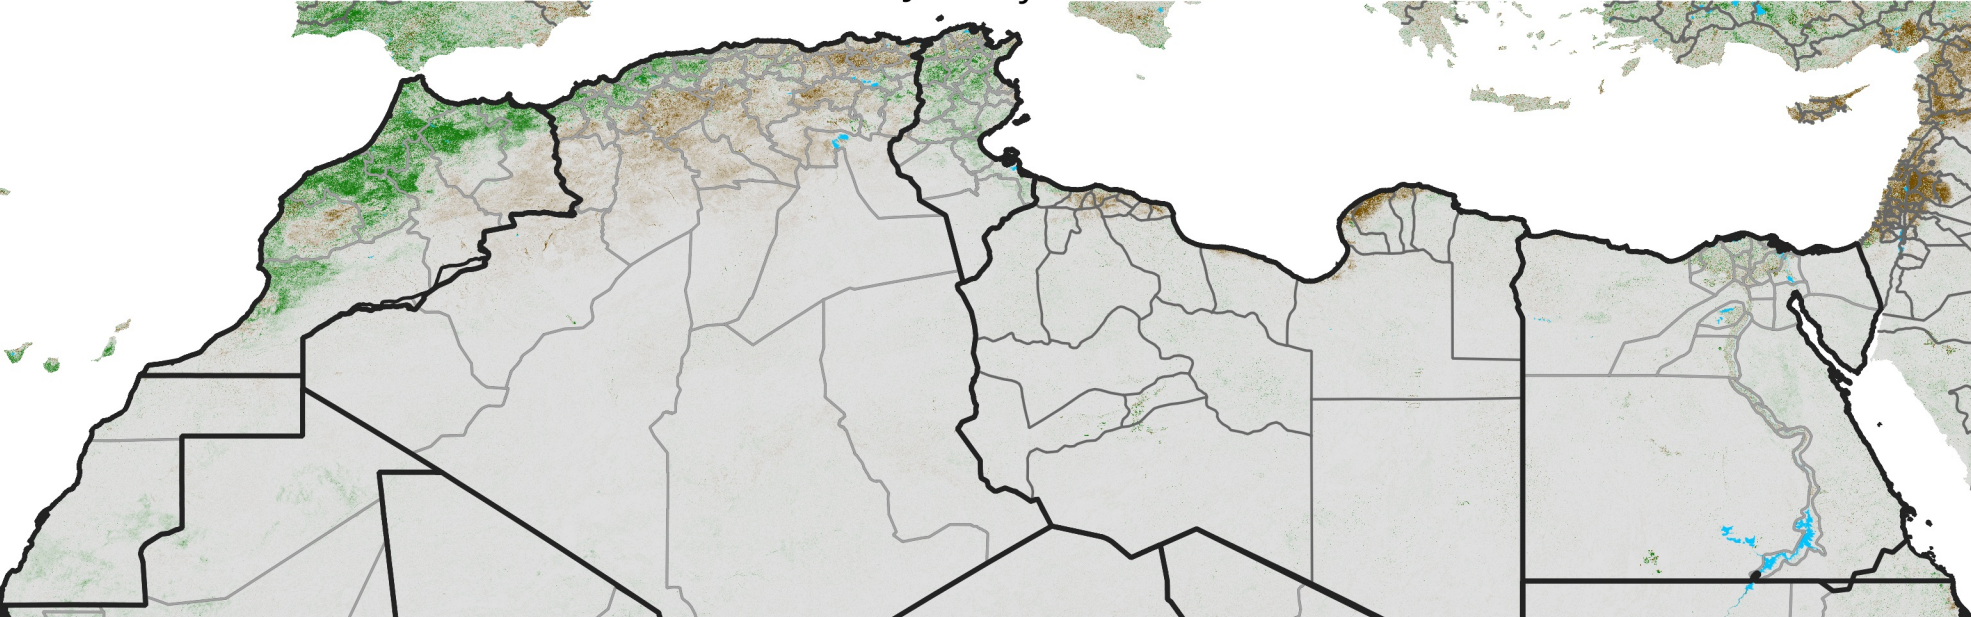

North Africa NDVI Difference

2011 minus 2010

Period 01 / January 01 - 10, 2011

NDVI Difference

< -0.3 -0.2 -0.1 -0.05 0.05 0.1 0.2 >0.3

Negative

No Difference

Positive