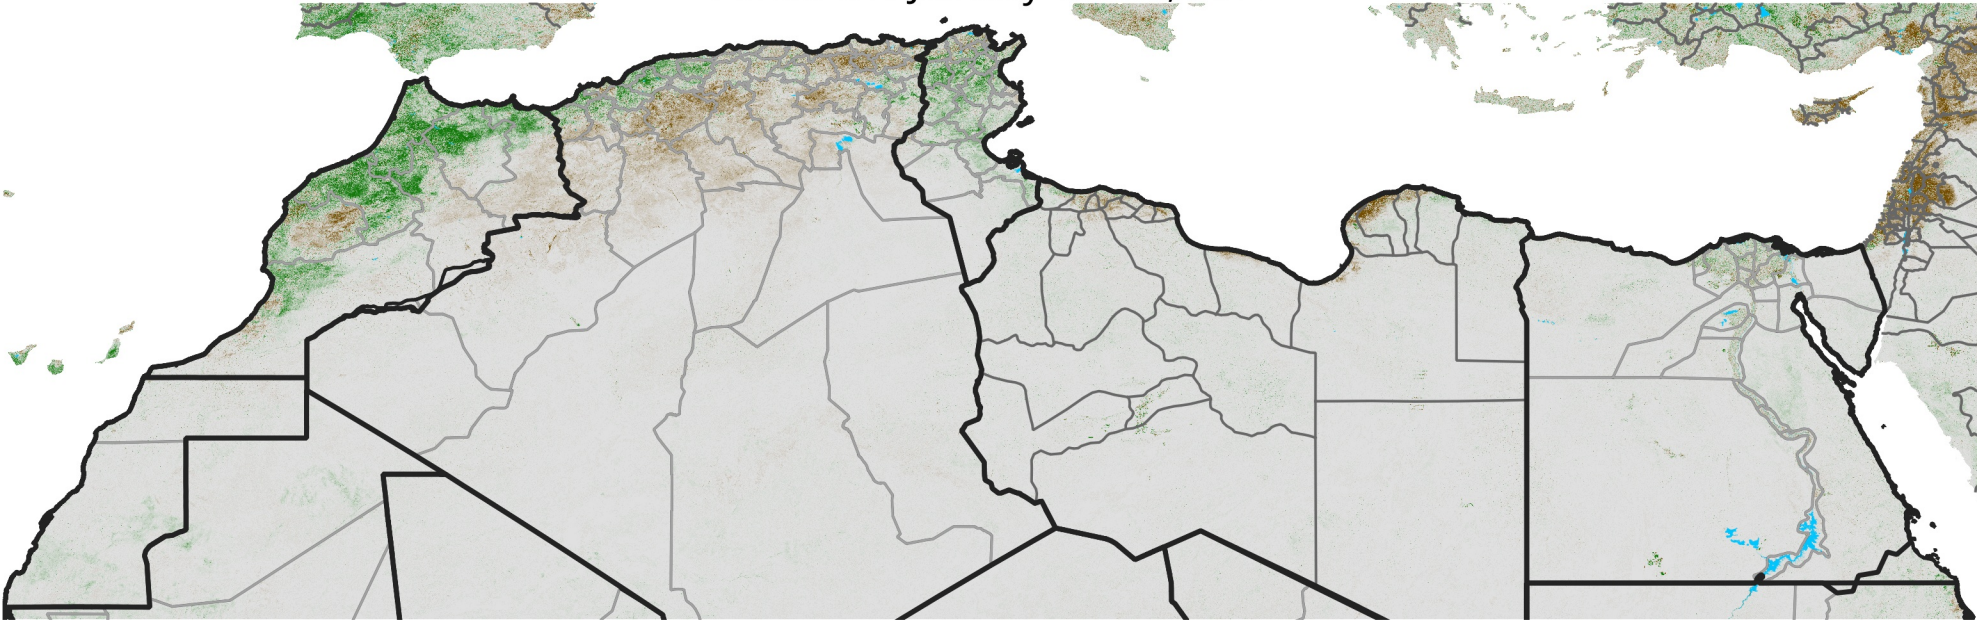

# North Africa NDVI Difference

2011 minus 2010

Period 02 / January 11 - 20, 2011

## NDVI Difference

< -0.3   -0.2   -0.1   -0.05   0.05   0.1   0.2   >0.3

Negative

No Difference

Positive