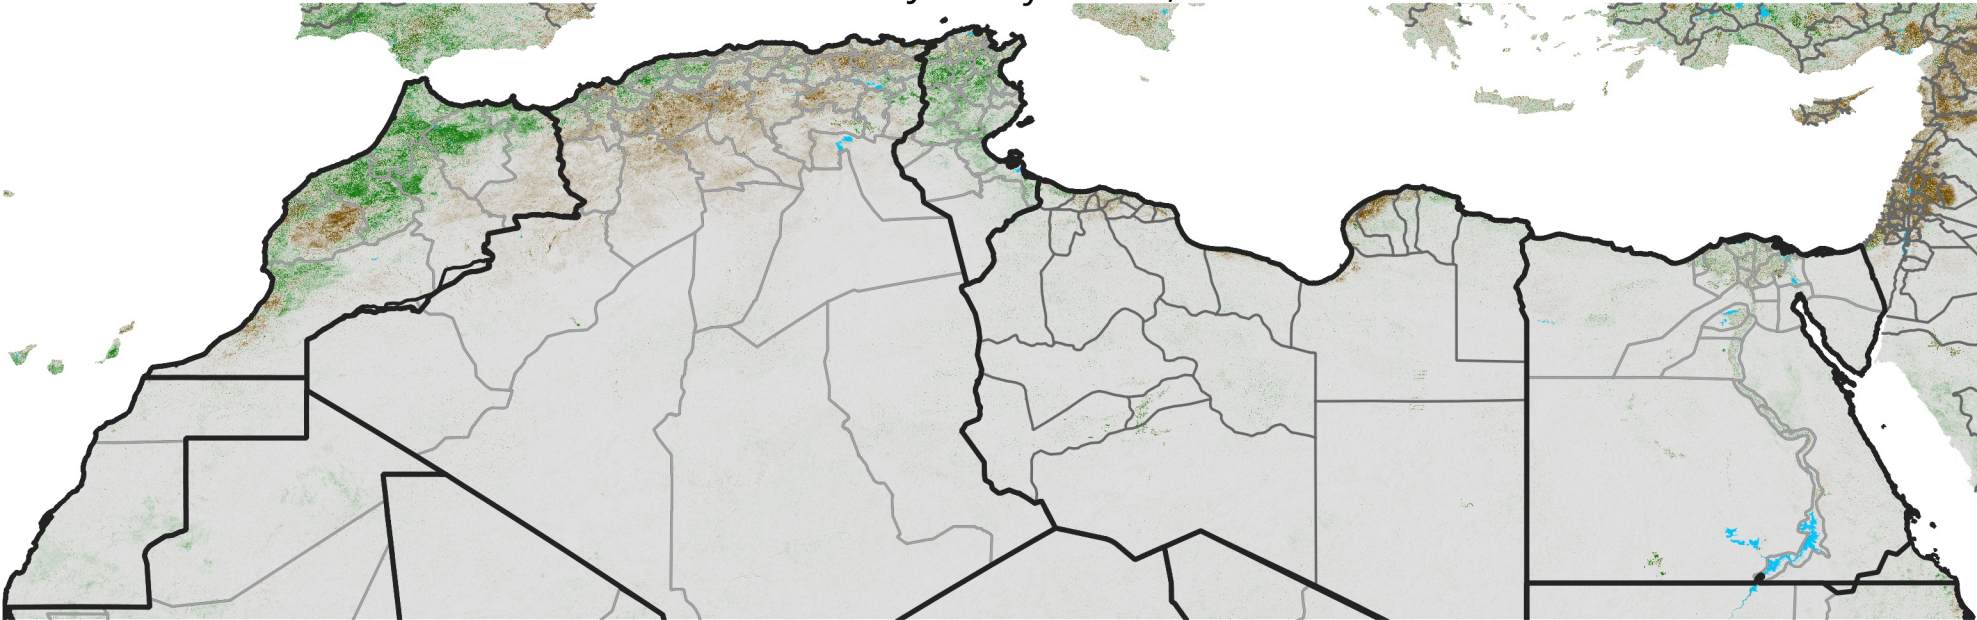

North Africa NDVI Difference

2011 minus 2010

Period 03 / January 21 - 31, 2011

NDVI Difference

< -0.3 -0.2 -0.1 -0.05 0.05 0.1 0.2 >0.3

Negative

No Difference

Positive