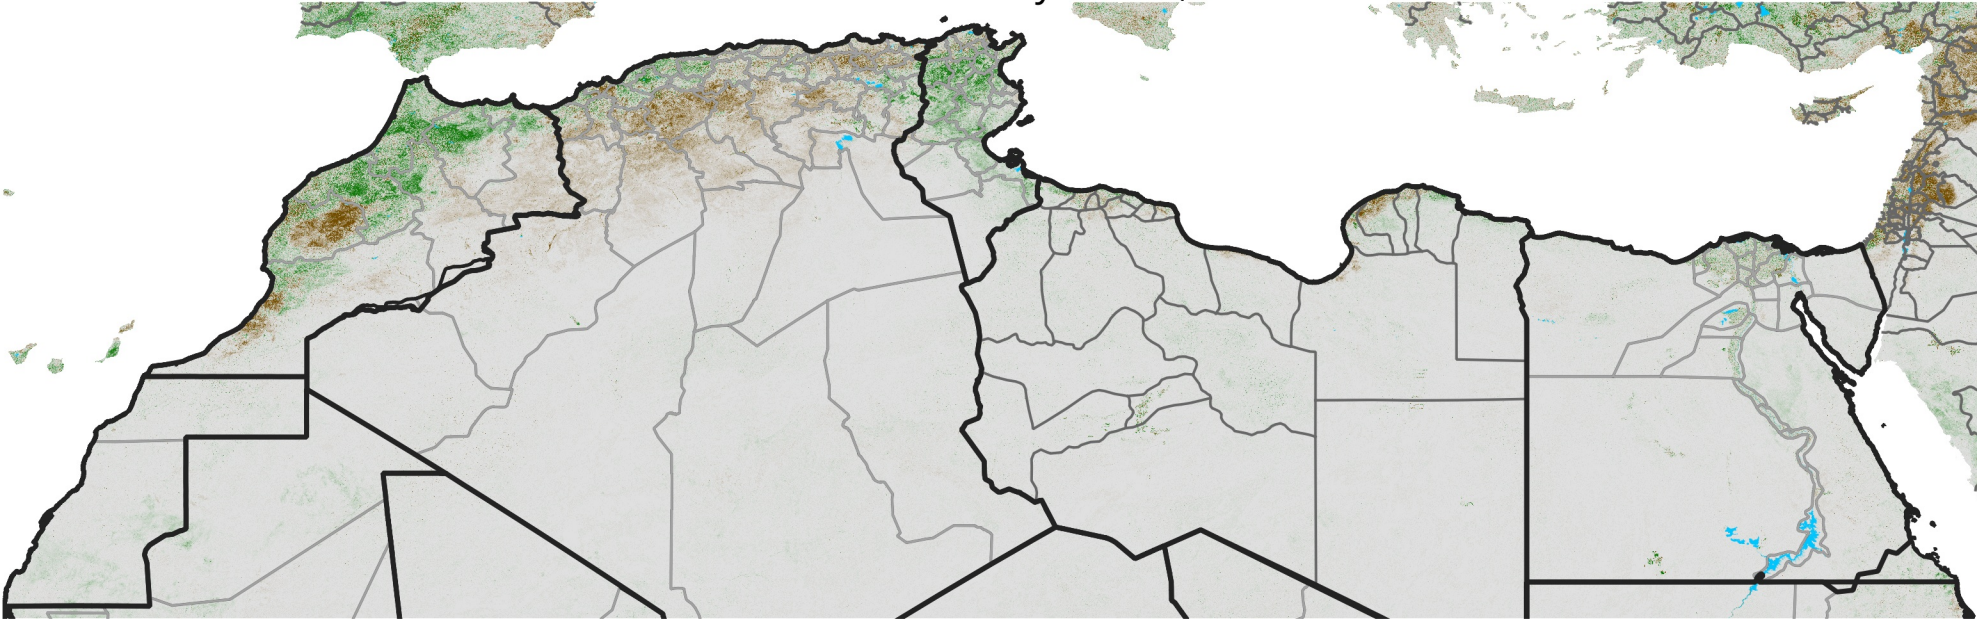

# North Africa NDVI Difference

2011 minus 2010

Period 04 / February 01 - 10, 2011

## NDVI Difference

< -0.3   -0.2   -0.1   -0.05   0.05   0.1   0.2   >0.3

Negative

No Difference

Positive