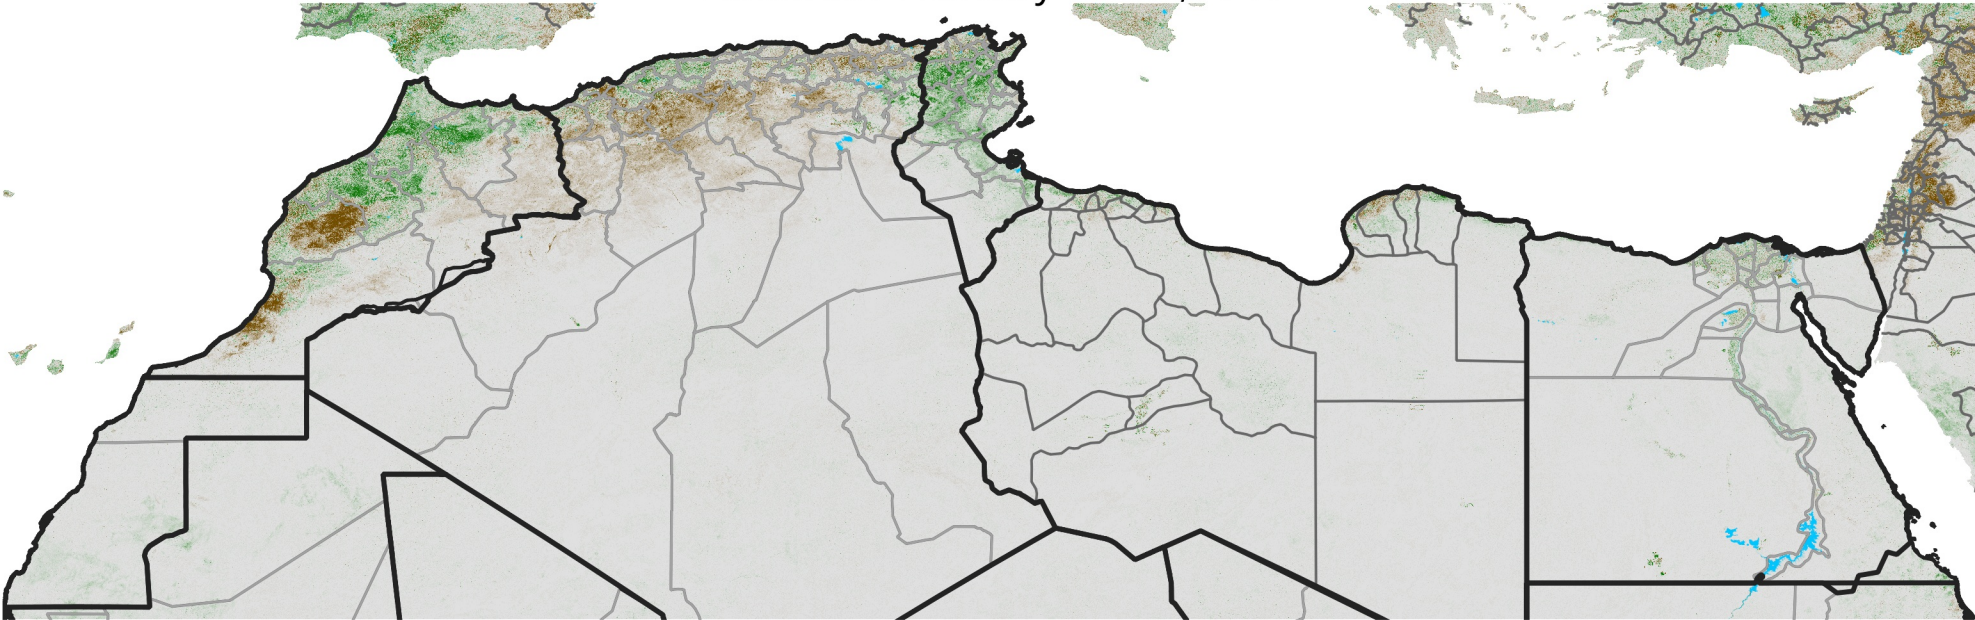

# North Africa NDVI Difference

2011 minus 2010

Period 05 / February 11 - 20, 2011

## NDVI Difference

< -0.3   -0.2   -0.1   -0.05   0.05   0.1   0.2   >0.3

Negative

No Difference

Positive