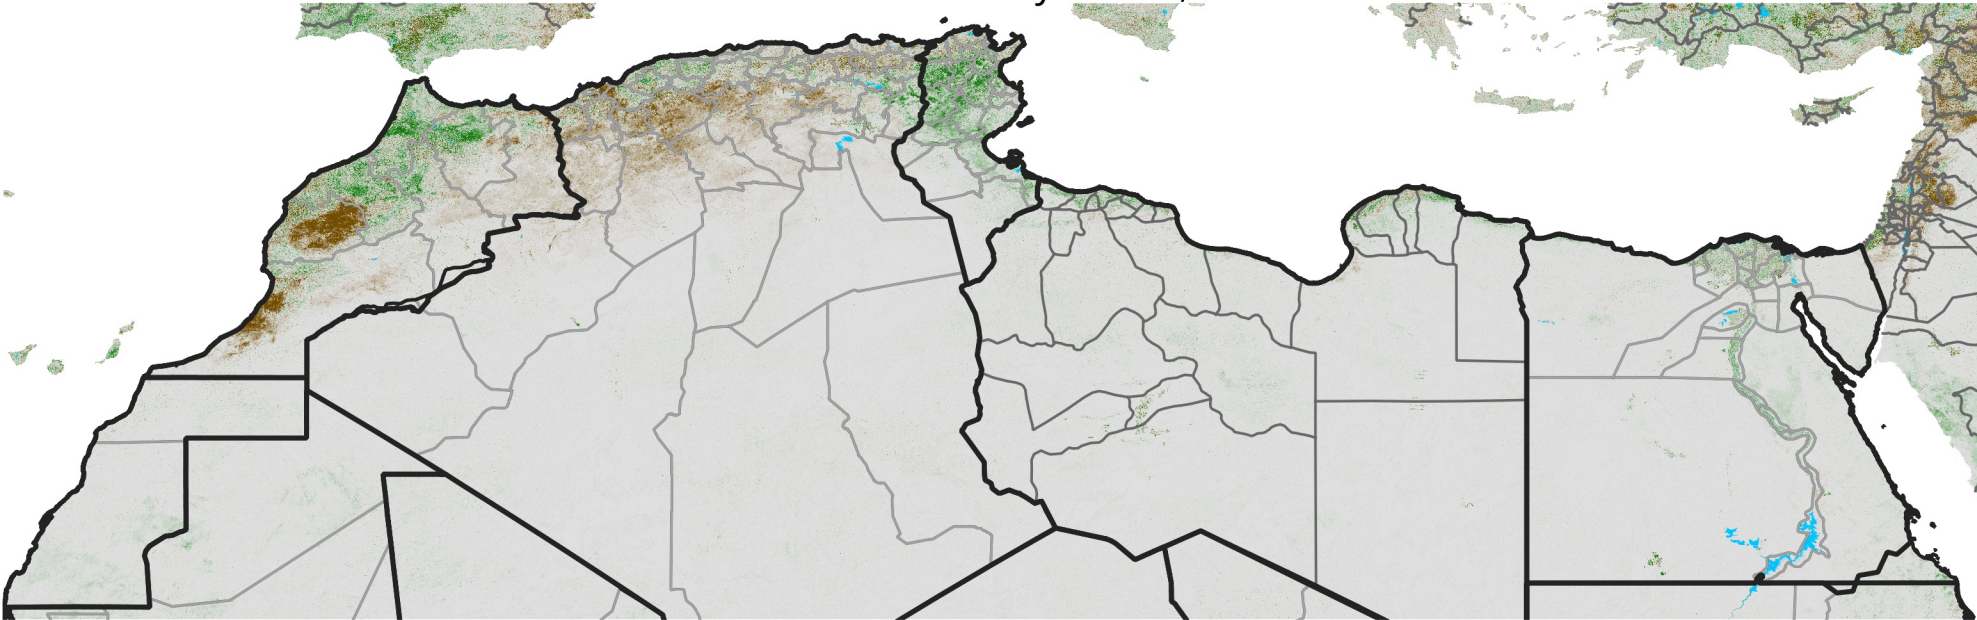

North Africa NDVI Difference

2011 minus 2010

Period 06 / February 21 - 28, 2011

NDVI Difference

< -0.3 -0.2 -0.1 -0.05 0.05 0.1 0.2 >0.3

Negative

No Difference

Positive