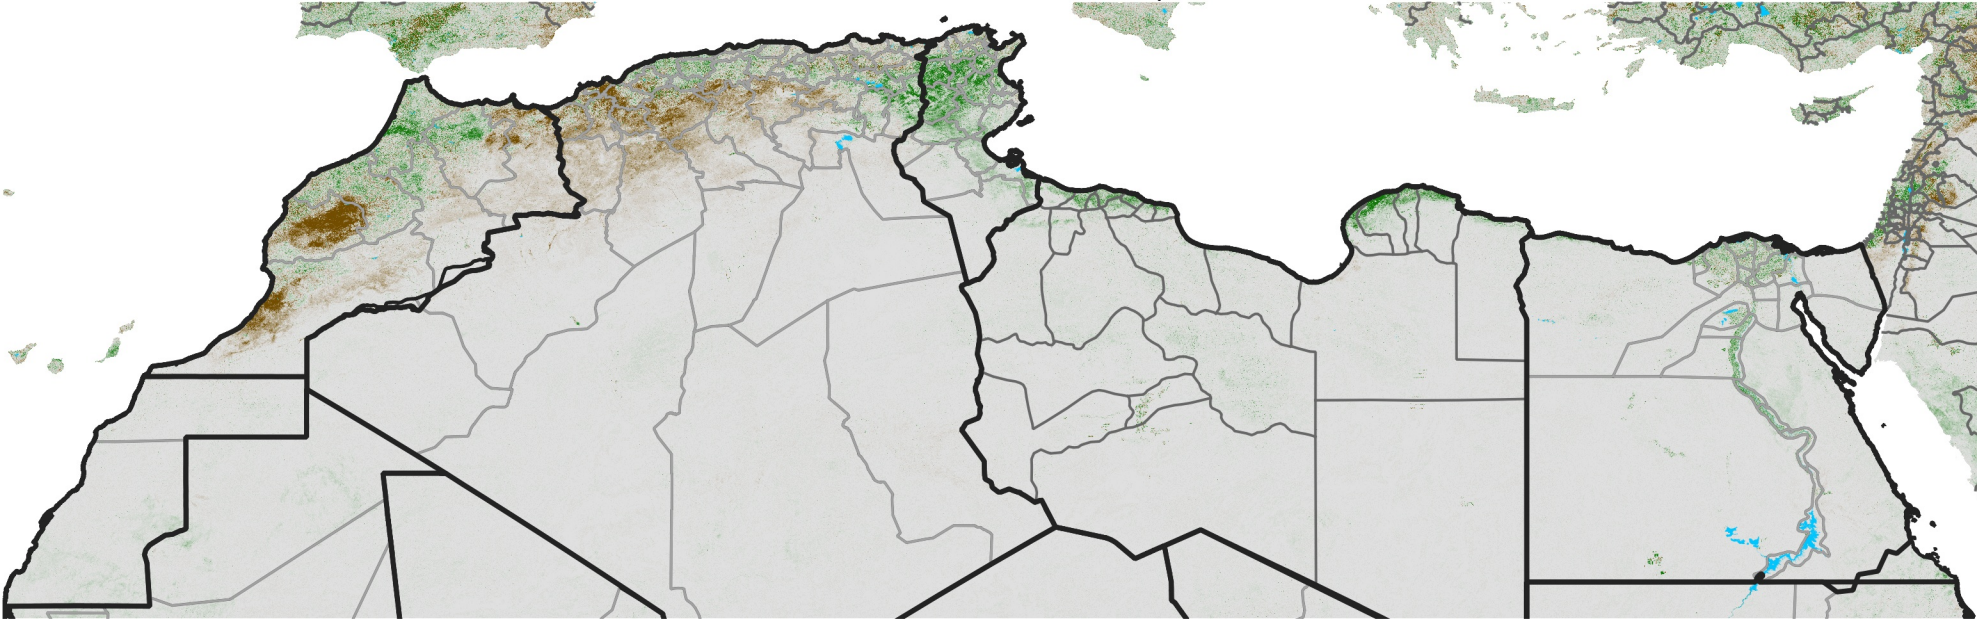

North Africa NDVI Difference

2011 minus 2010

Period 08 / March 11 - 20, 2011

NDVI Difference

< -0.3 -0.2 -0.1 -0.05 0.05 0.1 0.2 >0.3

Negative

No Difference

Positive