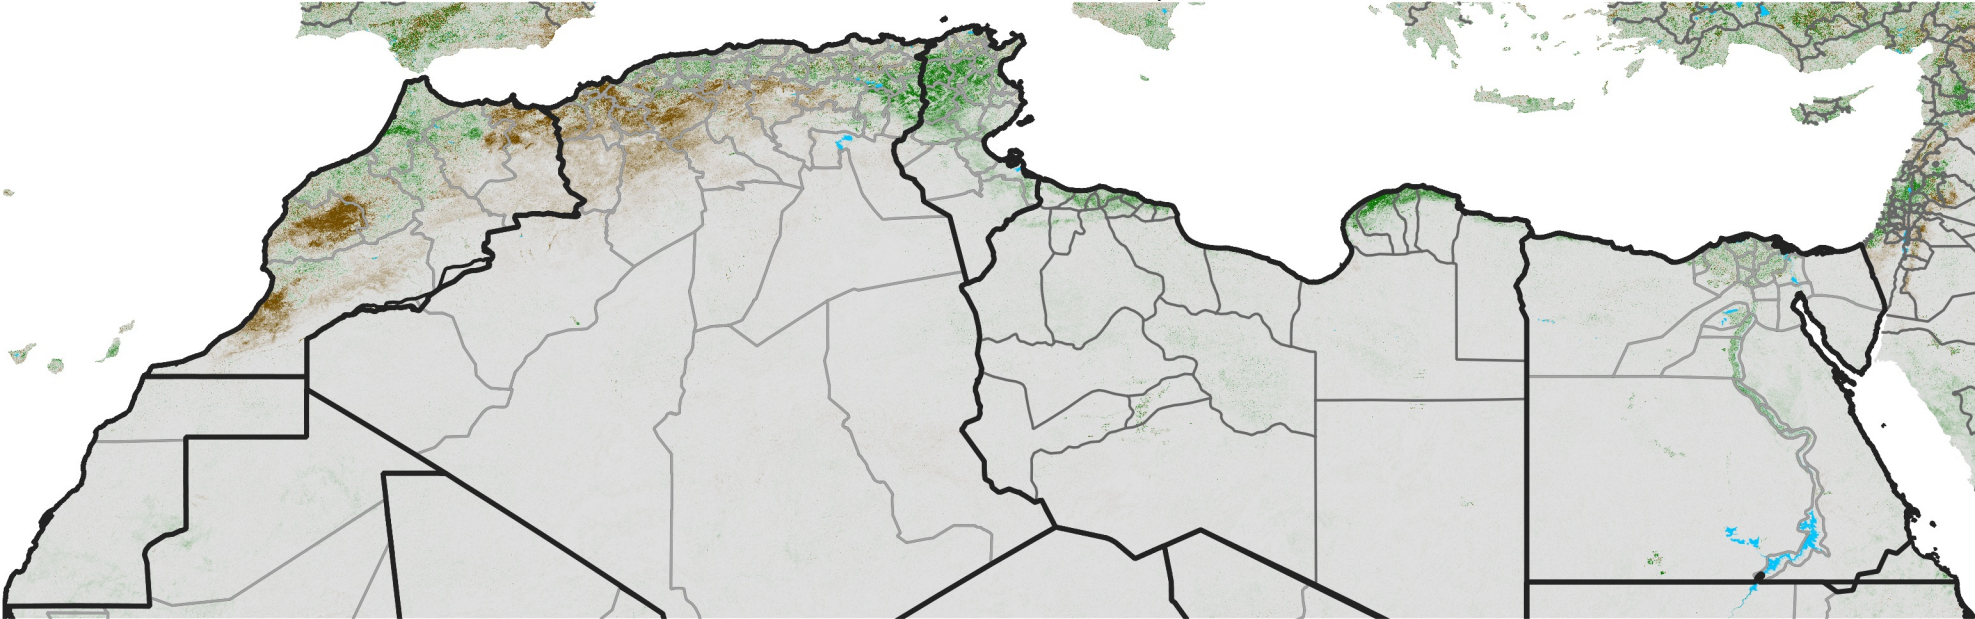

North Africa NDVI Difference

2011 minus 2010

Period 09 / March 21 - 31, 2011

NDVI Difference

< -0.3 -0.2 -0.1 -0.05 0.05 0.1 0.2 >0.3

Negative

No Difference

Positive