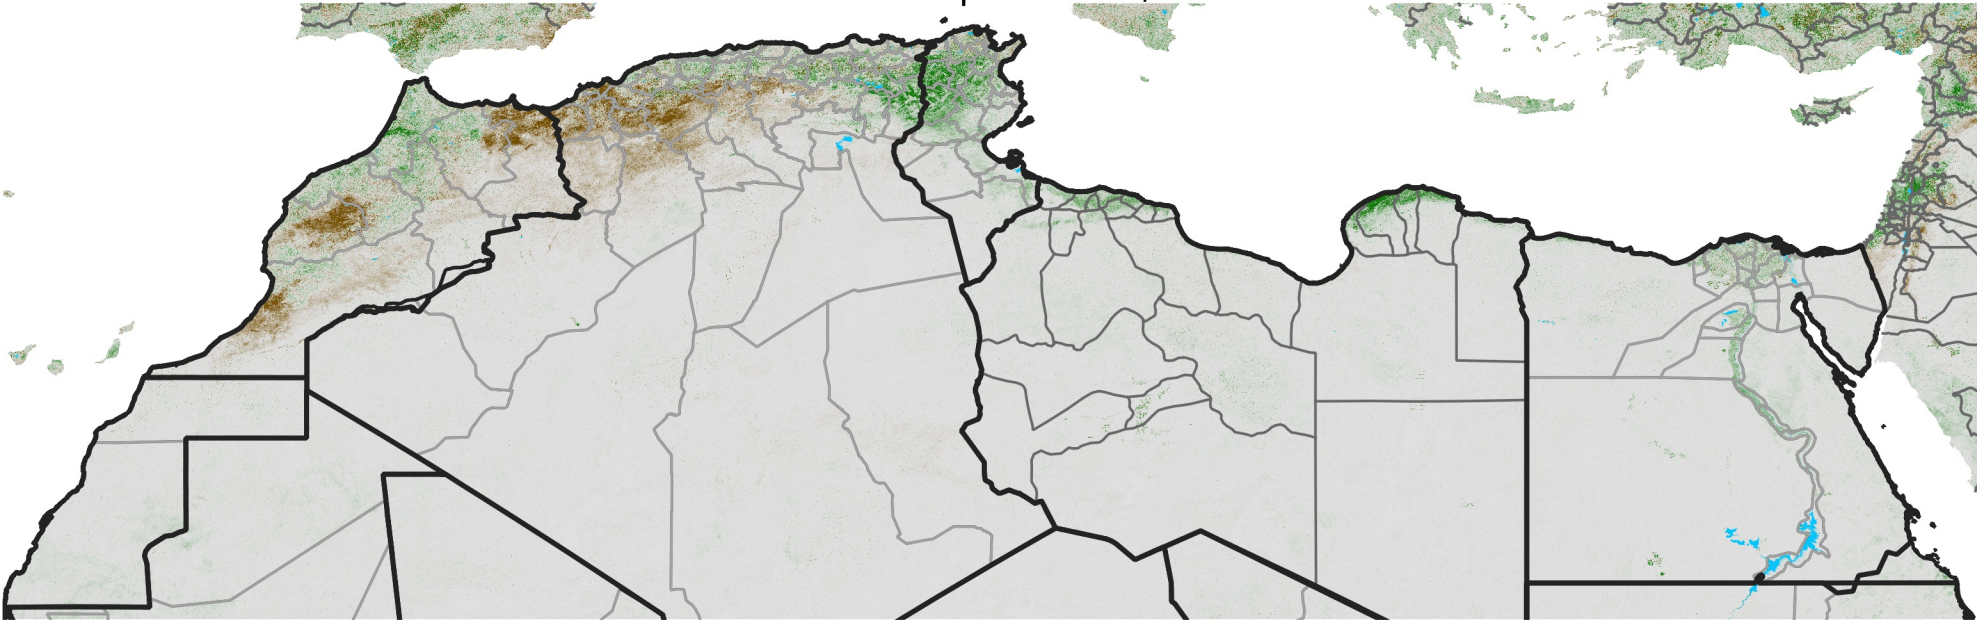

North Africa NDVI Difference

2011 minus 2010

Period 10 / April 01 - 10, 2011

NDVI Difference

< -0.3 -0.2 -0.1 -0.05 0.05 0.1 0.2 >0.3

Negative

No Difference

Positive