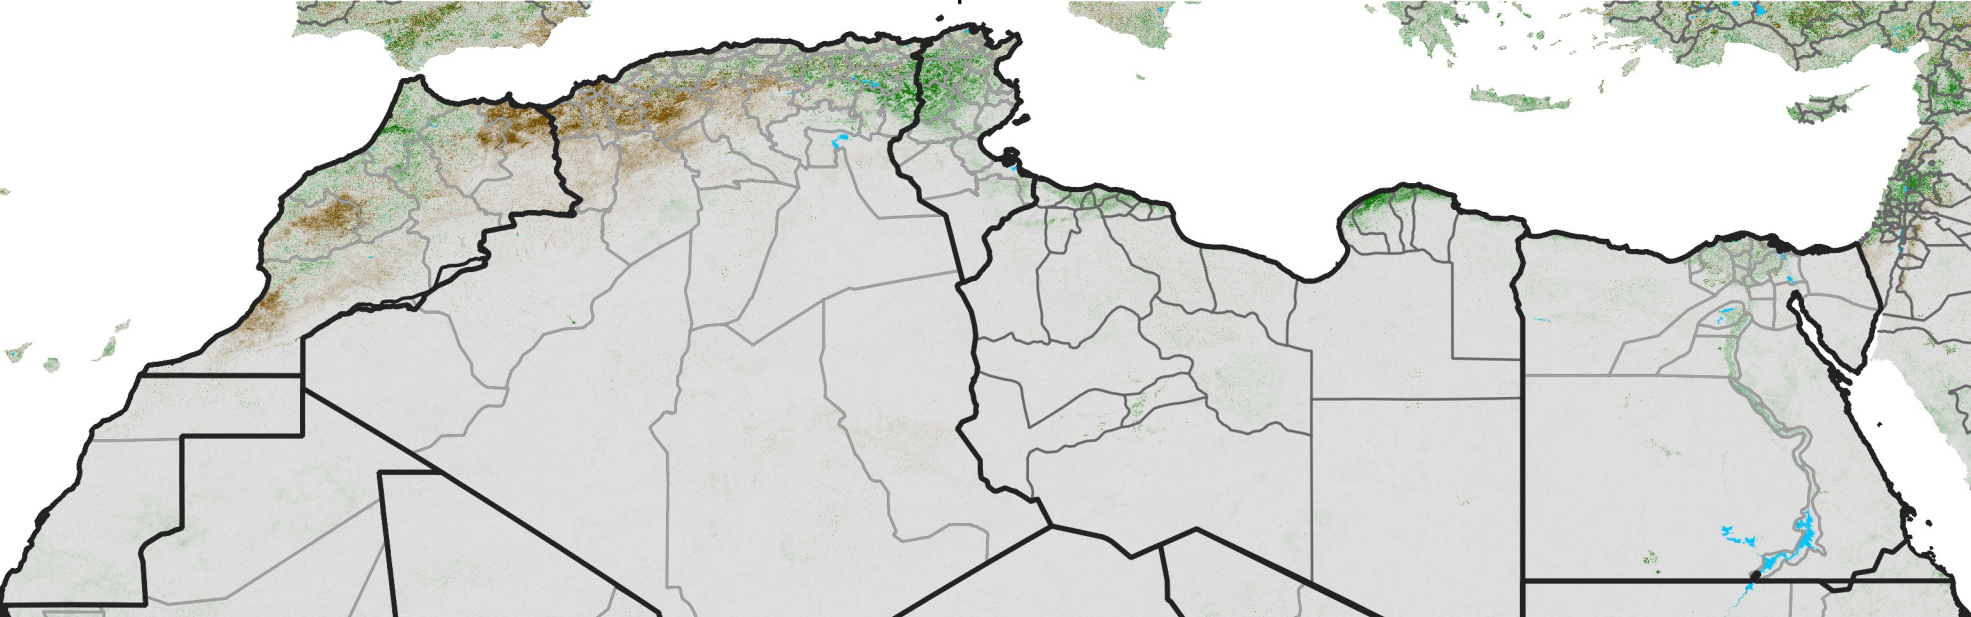

# North Africa NDVI Difference

2011 minus 2010

Period 11 / April 11 - 20, 2011

## NDVI Difference

< -0.3   -0.2   -0.1   -0.05   0.05   0.1   0.2   >0.3

Negative

No Difference

Positive