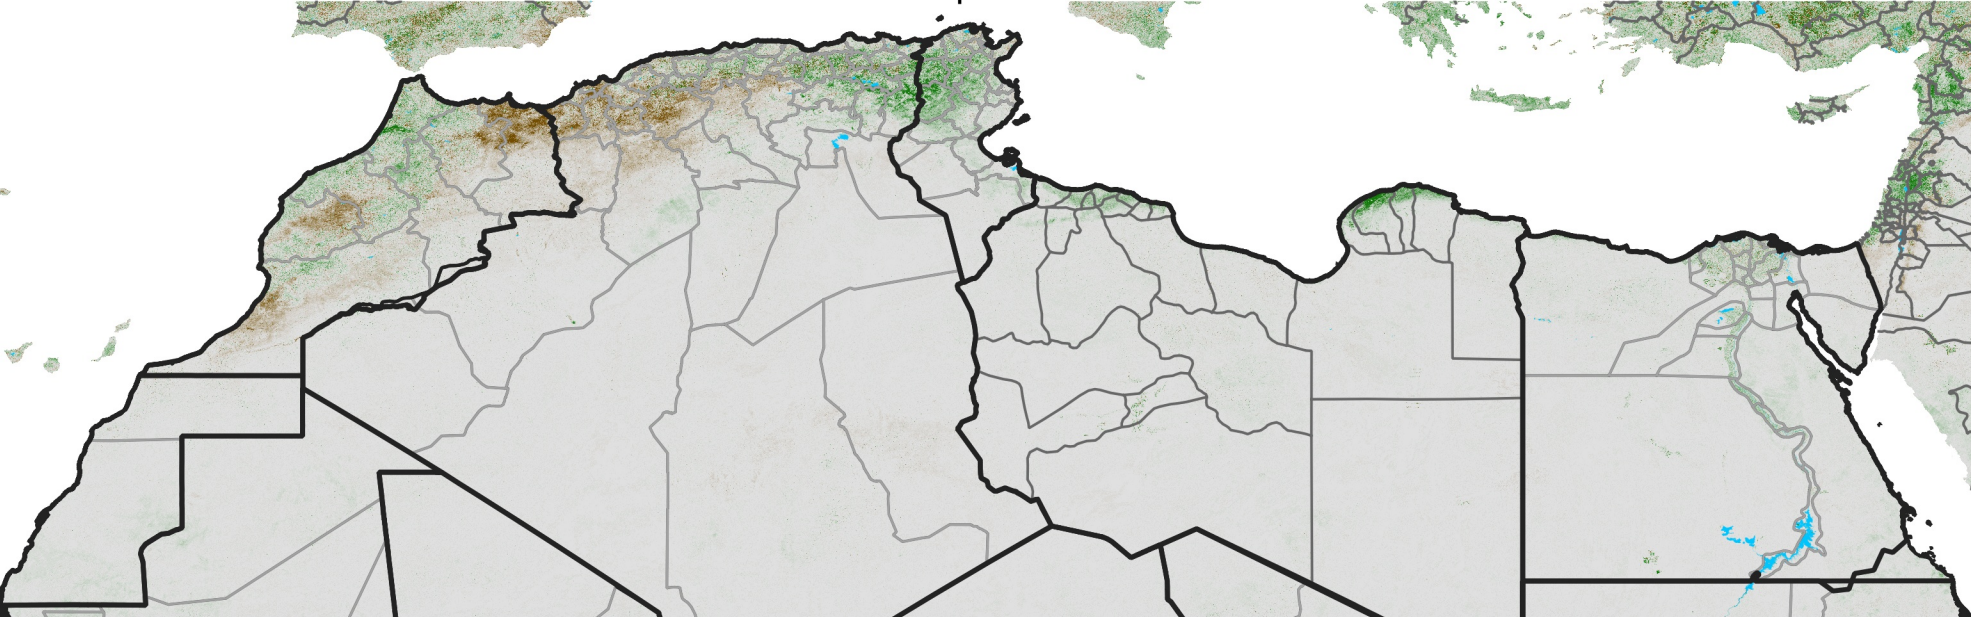

North Africa NDVI Difference

2011 minus 2010

Period 12 / April 21 - 30, 2011

NDVI Difference

< -0.3 -0.2 -0.1 -0.05 0.05 0.1 0.2 >0.3

Negative

No Difference

Positive