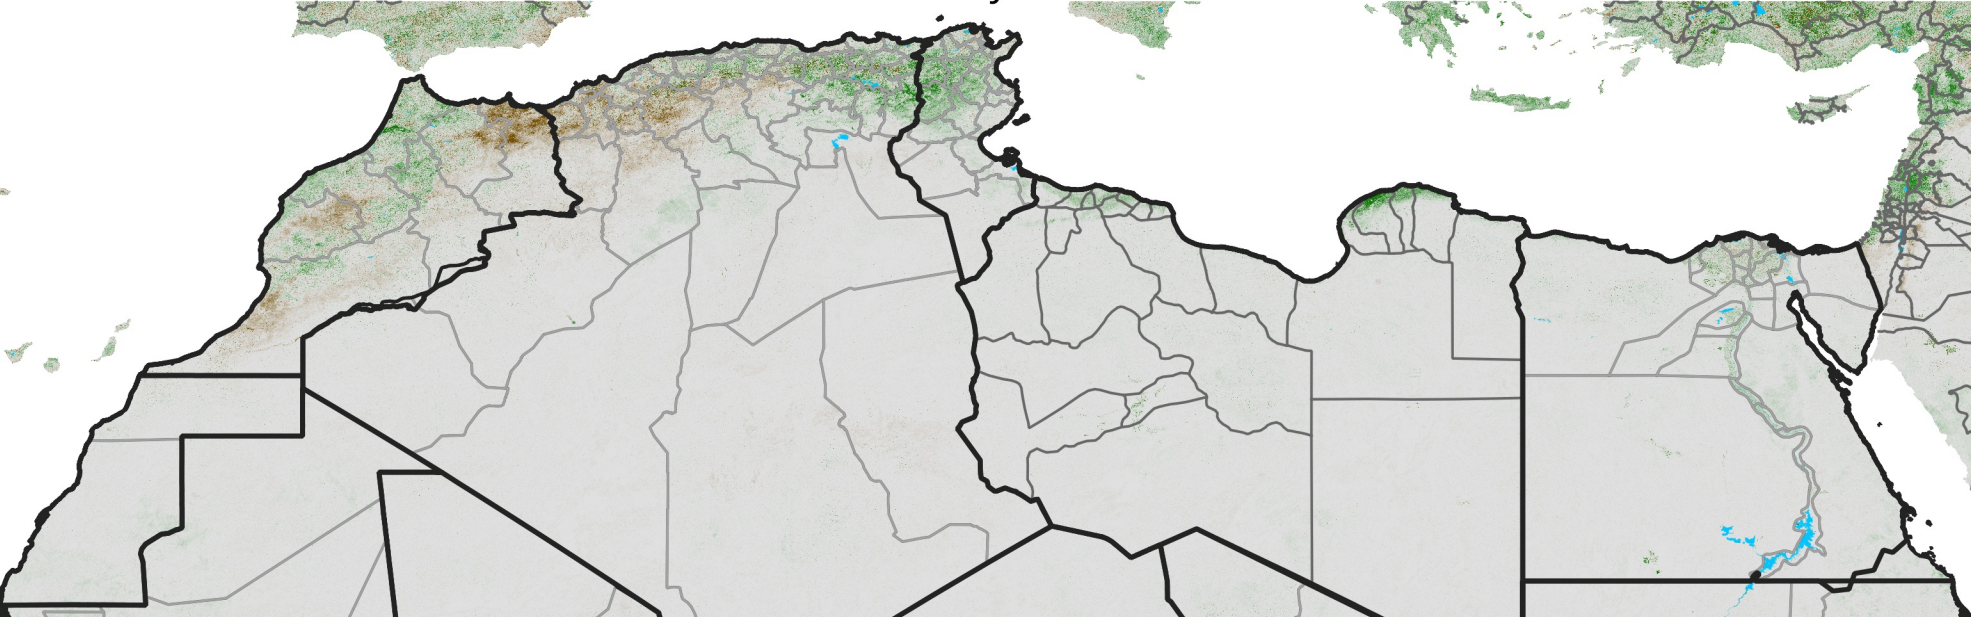

North Africa NDVI Difference

2011 minus 2010

Period 13 / May 01 - 10, 2011

NDVI Difference

< -0.3 -0.2 -0.1 -0.05 0.05 0.1 0.2 >0.3

Negative

No Difference

Positive