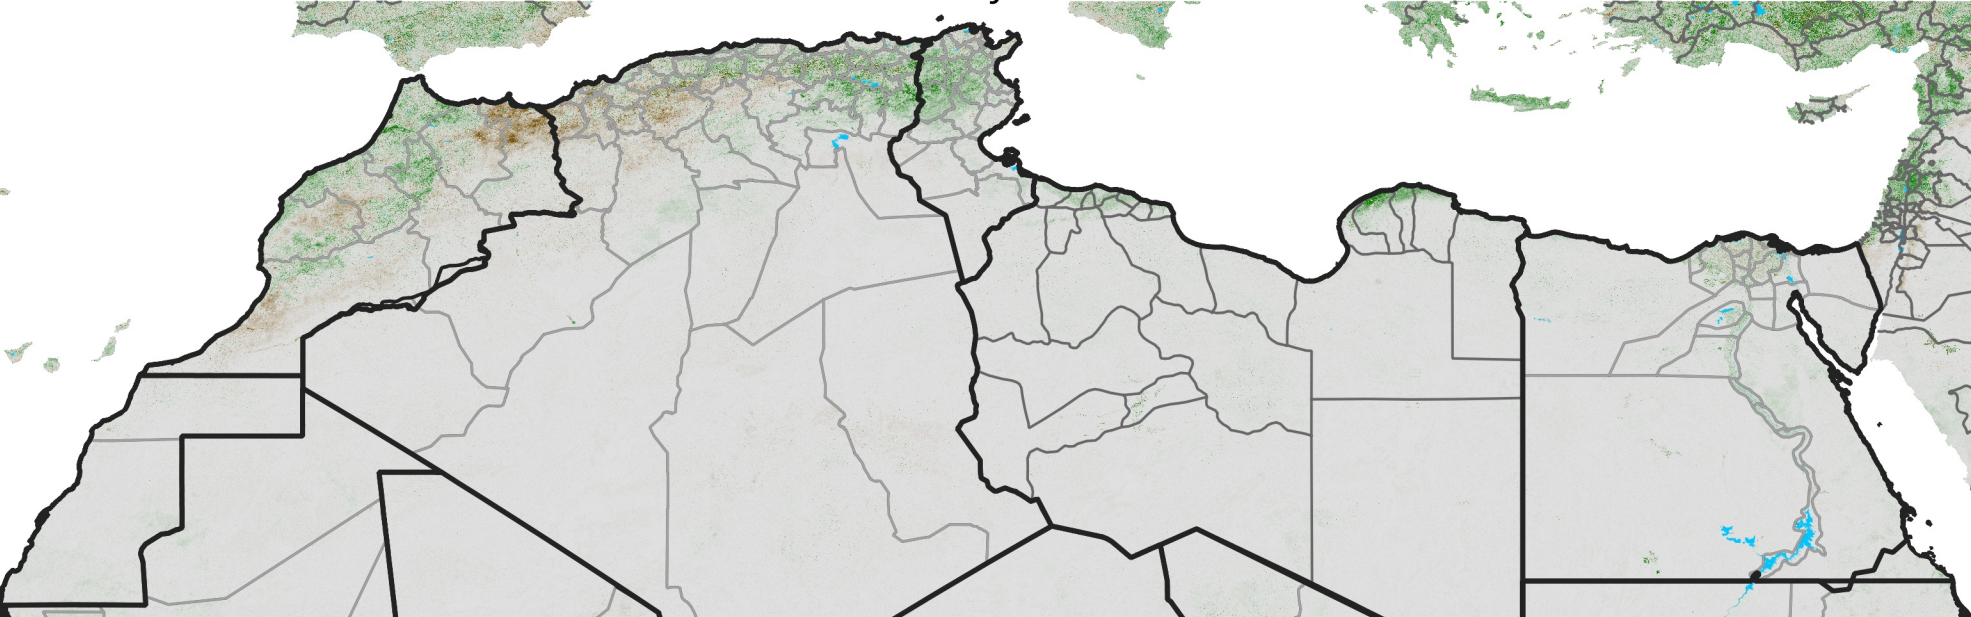

North Africa NDVI Difference

2011 minus 2010

Period 14 / May 11 - 20, 2011

NDVI Difference

< -0.3 -0.2 -0.1 -0.05 0.05 0.1 0.2 >0.3

Negative

No Difference

Positive