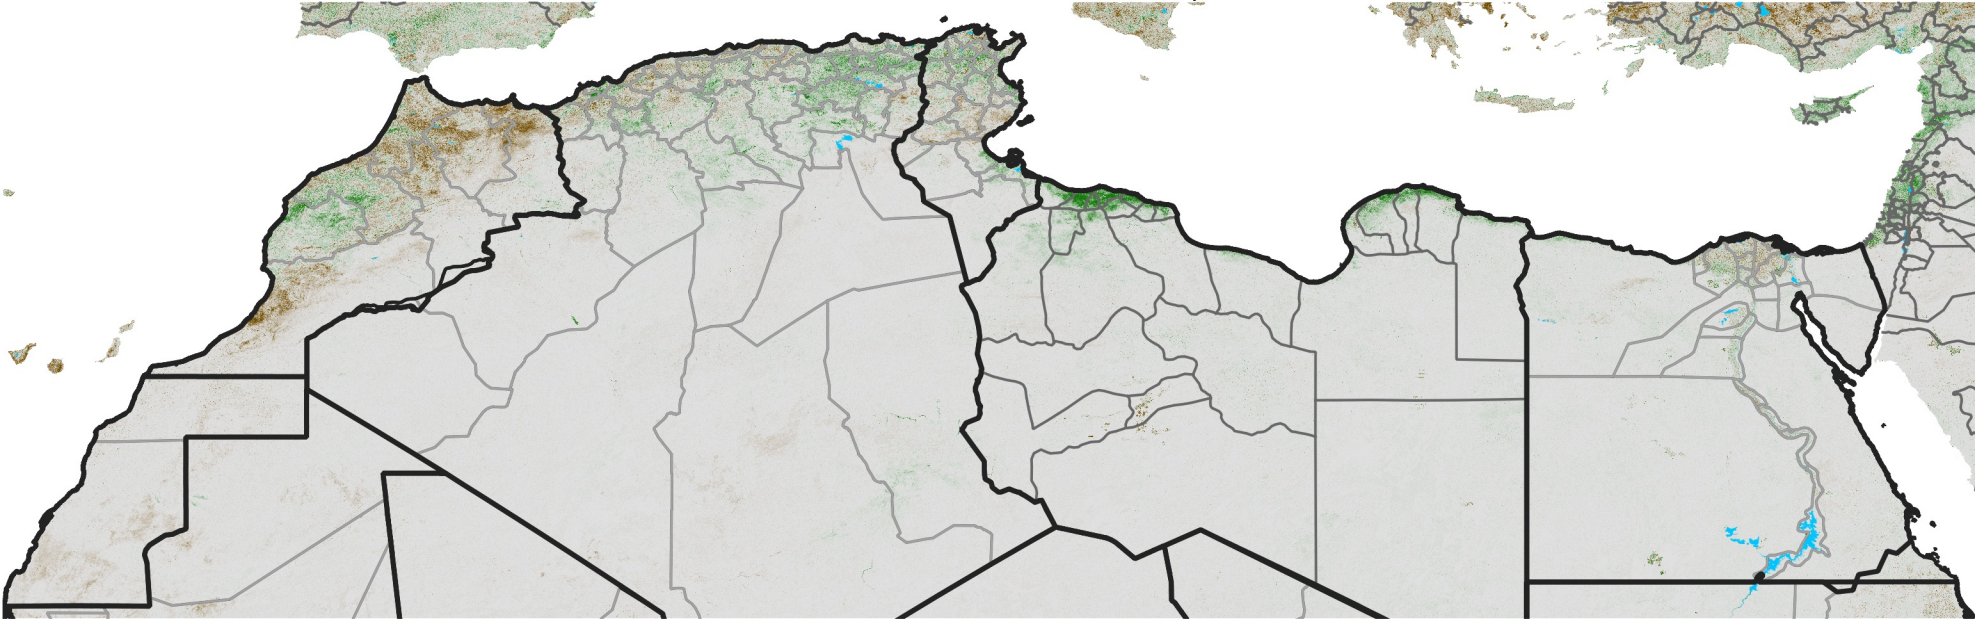

# North Africa NDVI Difference

2011 minus 2010

Period 34 / December 01 - 10, 2011

## NDVI Difference

< -0.3   -0.2   -0.1   -0.05   0.05   0.1   0.2   >0.3

Negative

No Difference

Positive