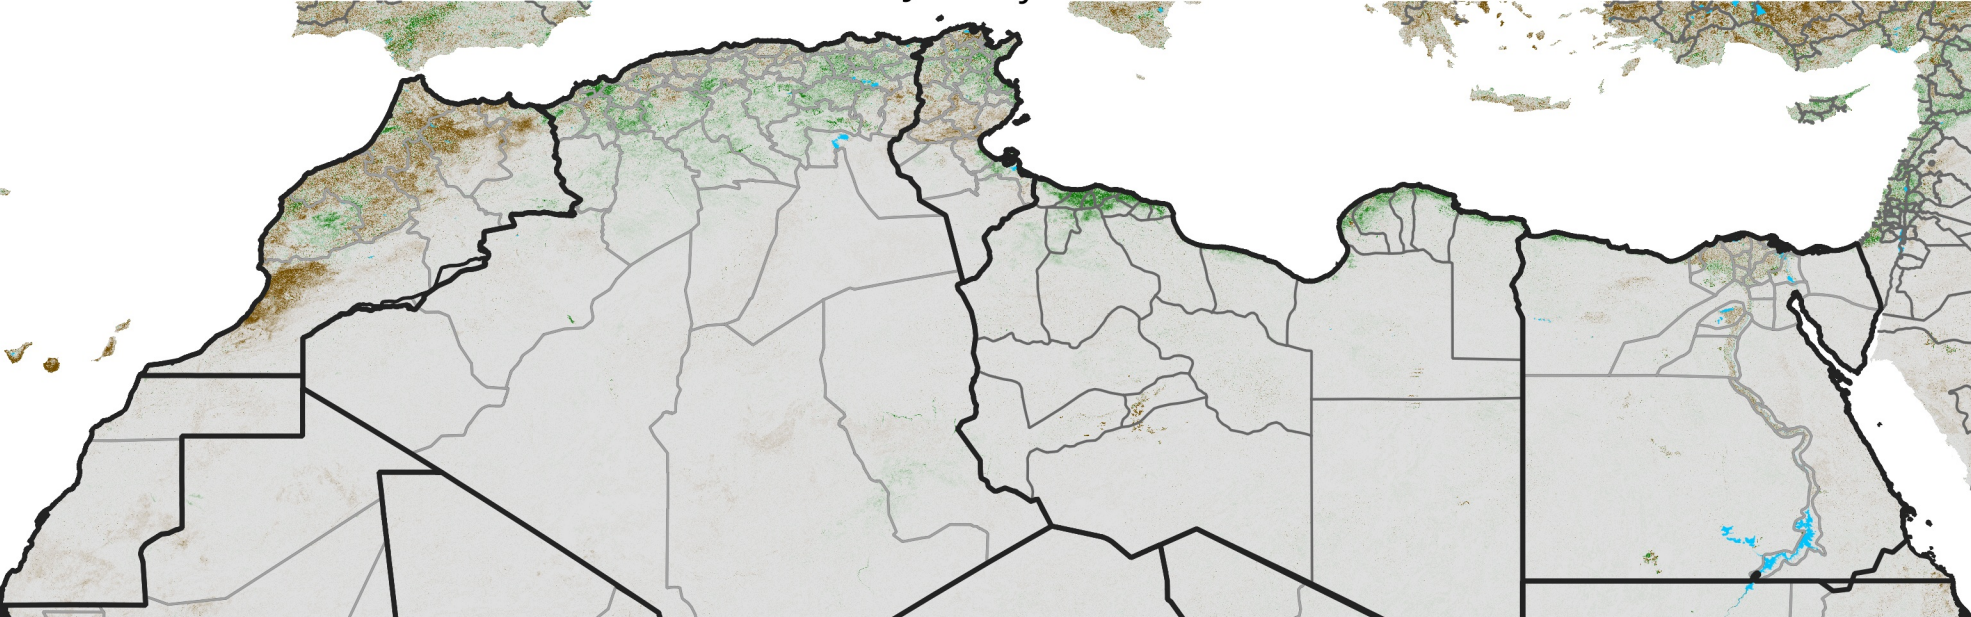

North Africa NDVI Difference

2012 minus 2011

Period 02 / January 11 - 20, 2012

NDVI Difference

< -0.3 -0.2 -0.1 -0.05 0.05 0.1 0.2 >0.3

Negative

No Difference

Positive