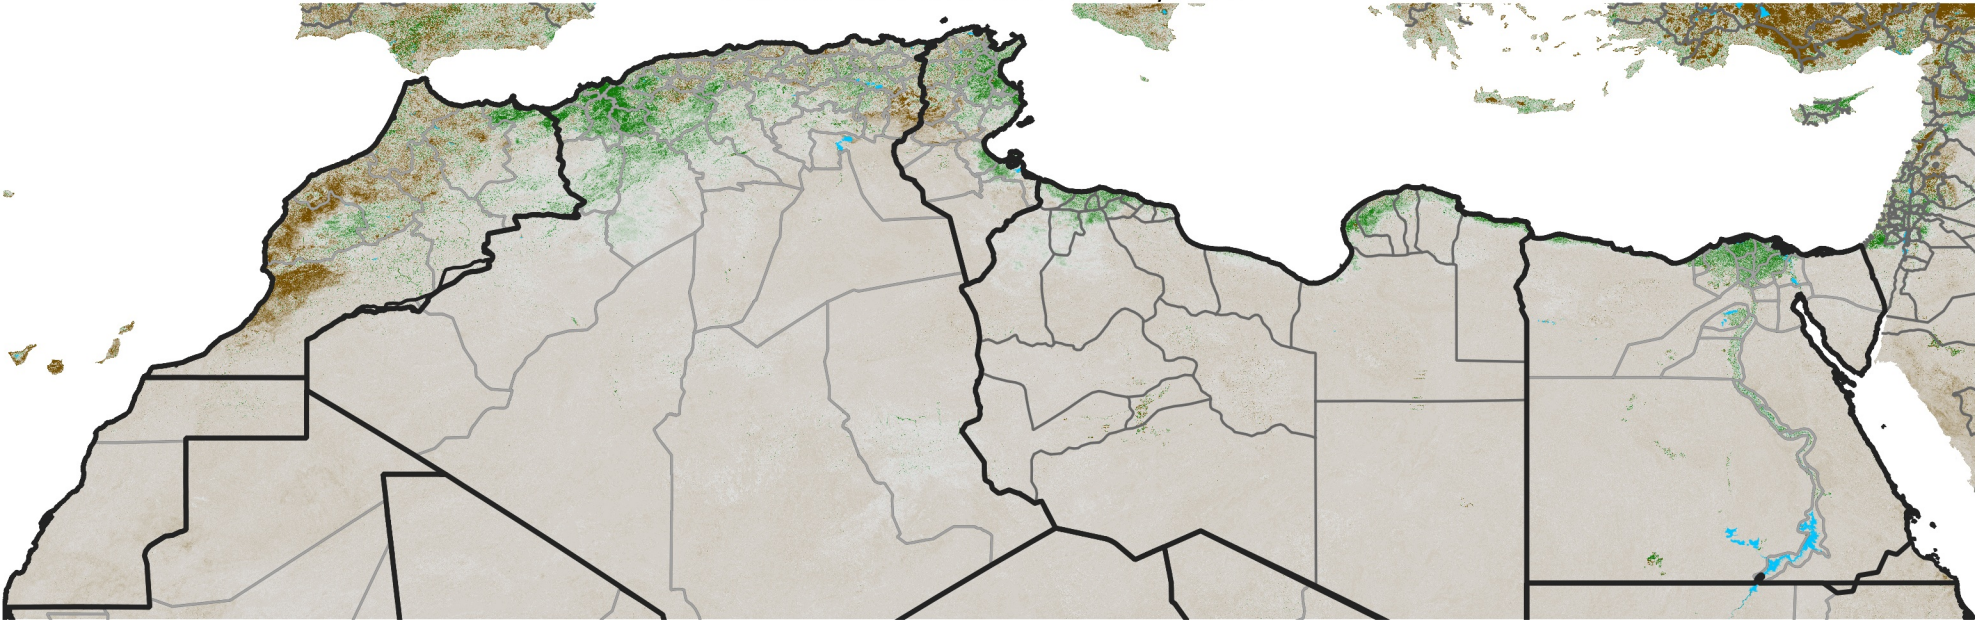

North Africa NDVI Difference

2012 minus 2011

Period 09 / March 21 - 31, 2012

NDVI Difference

< -0.3 -0.2 -0.1 -0.05 0.05 0.1 0.2 >0.3

Negative

No Difference

Positive