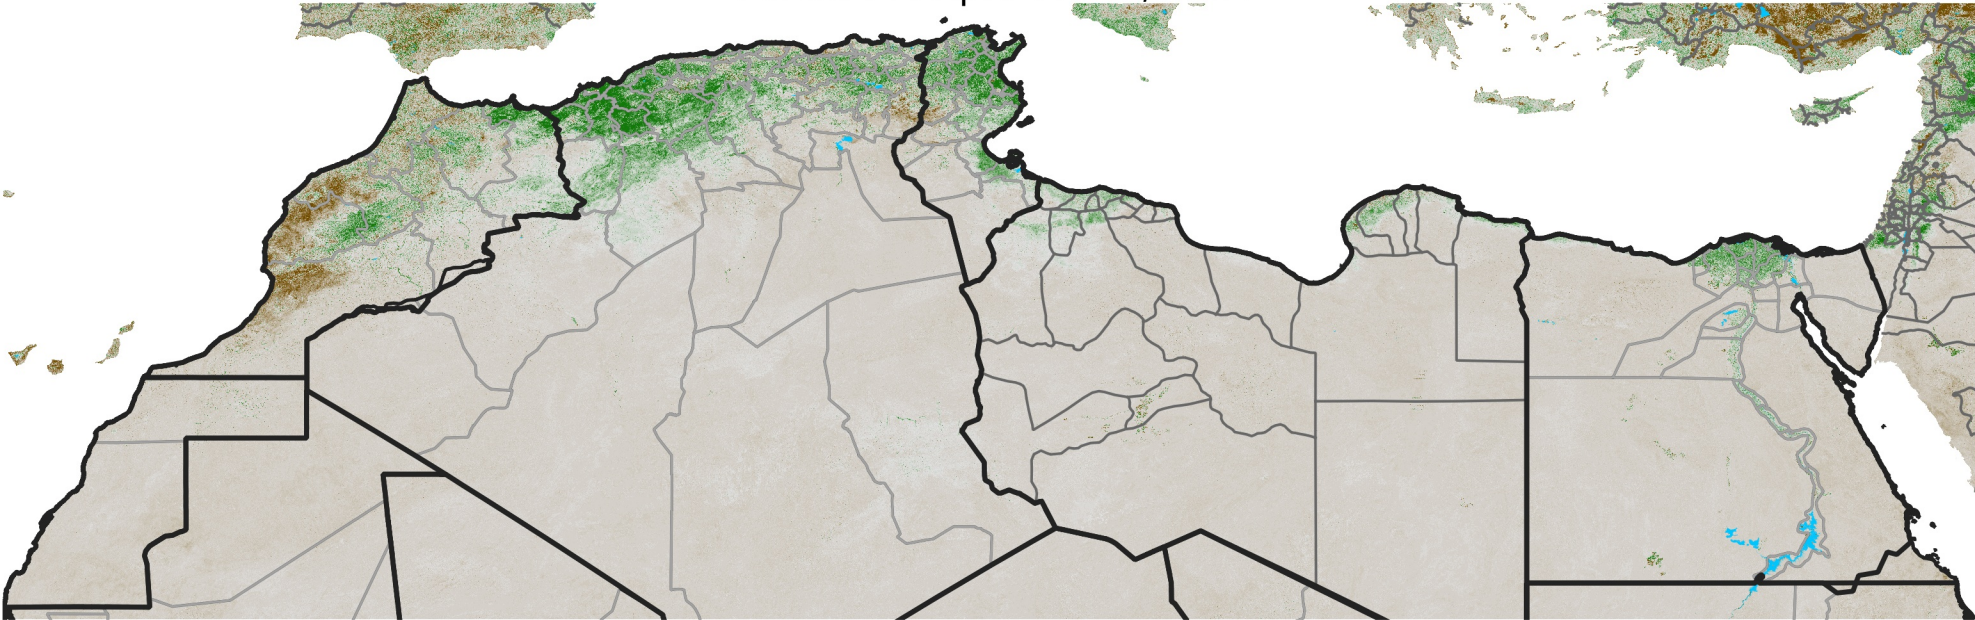

# North Africa NDVI Difference

2012 minus 2011

Period 11 / April 11 - 20, 2012

## NDVI Difference

< -0.3   -0.2   -0.1   -0.05   0.05   0.1   0.2   >0.3

Negative

No Difference

Positive