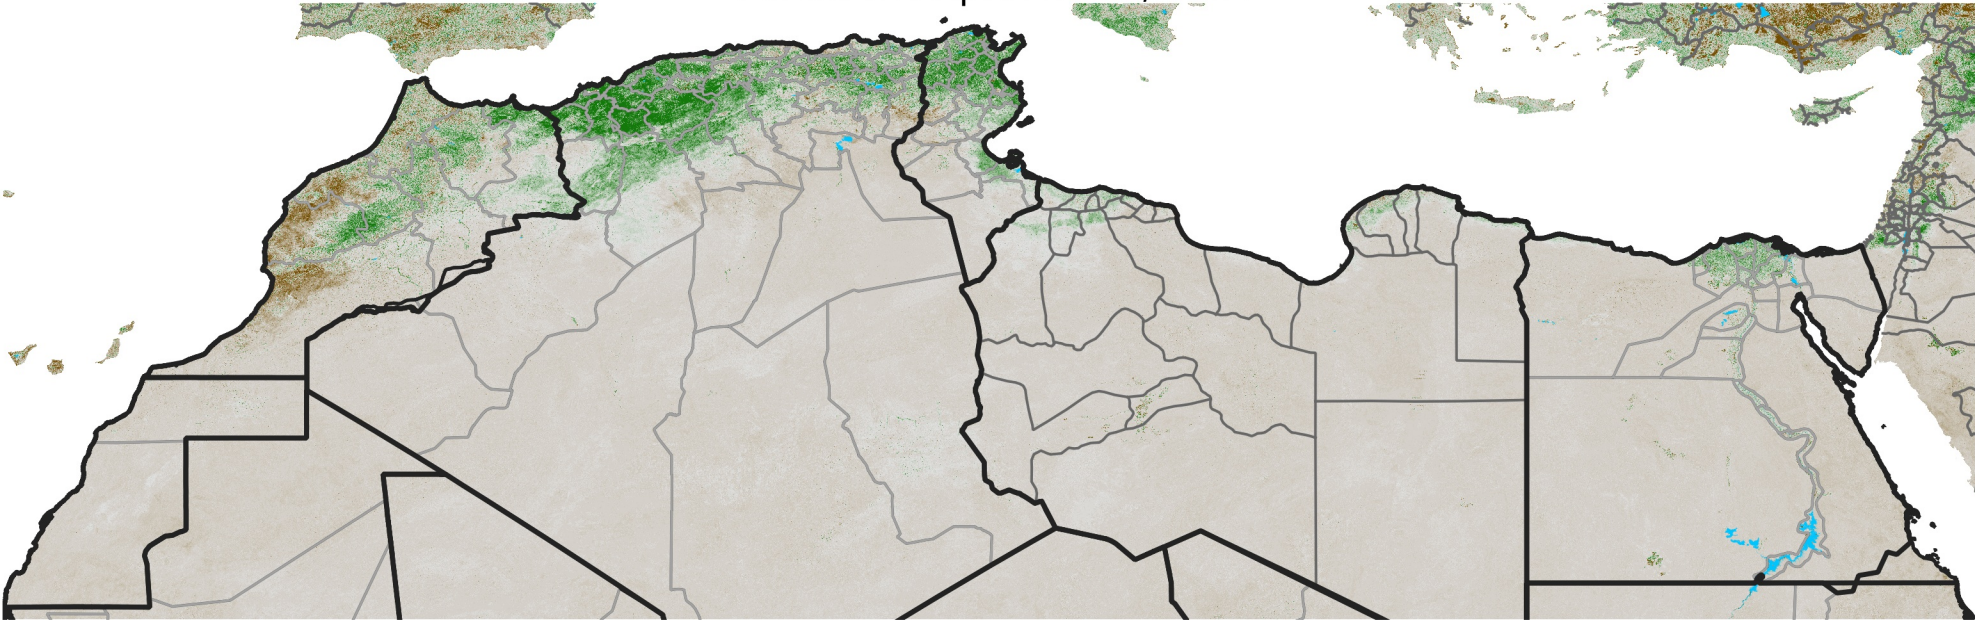

North Africa NDVI Difference

2012 minus 2011

Period 12 / April 21 - 30, 2012

NDVI Difference

< -0.3 -0.2 -0.1 -0.05 0.05 0.1 0.2 >0.3

Negative

No Difference

Positive