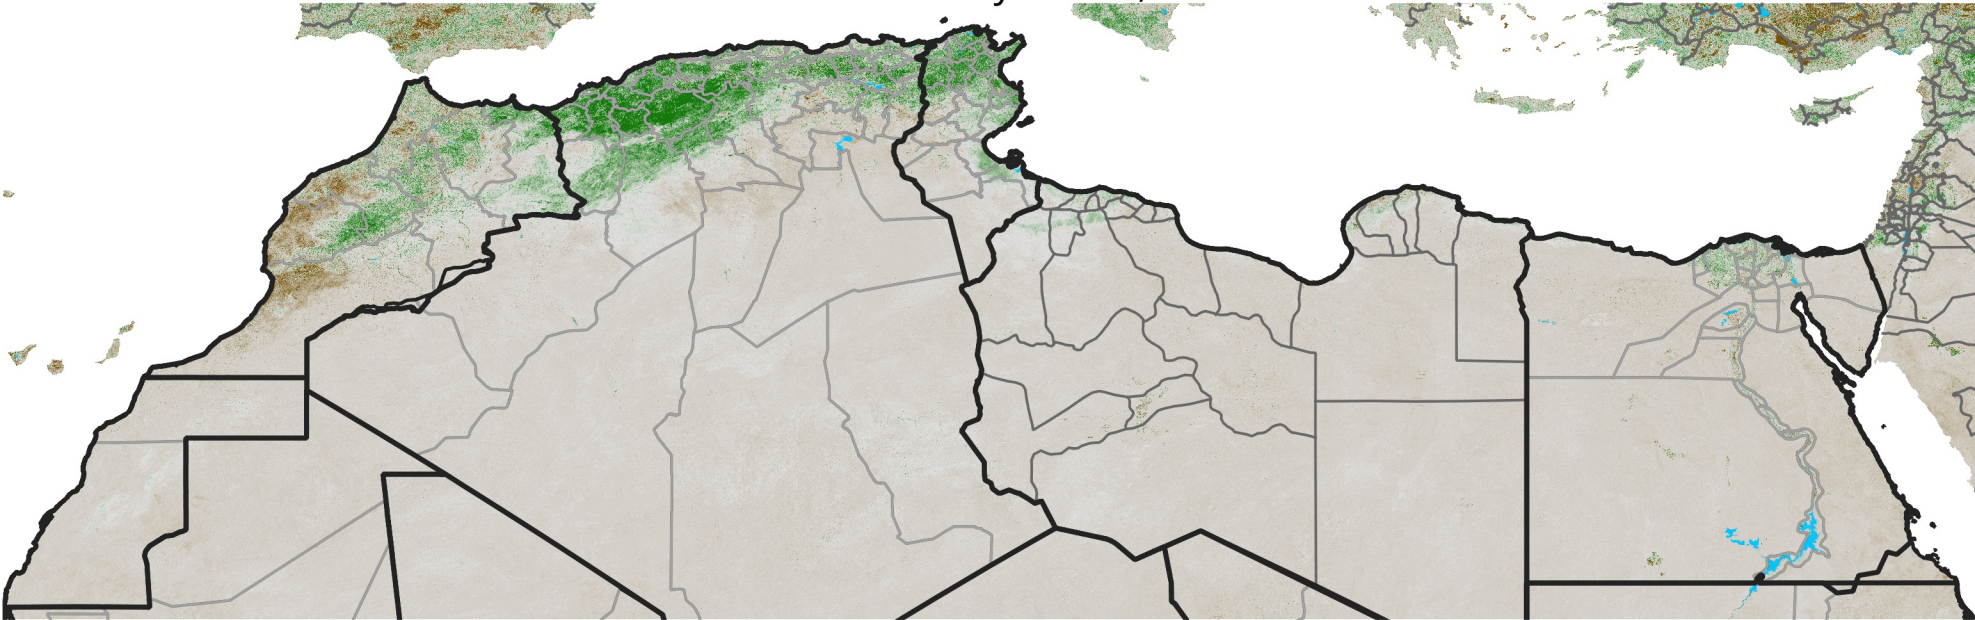

North Africa NDVI Difference

2012 minus 2011

Period 13 / May 01 - 10, 2012

NDVI Difference

< -0.3 -0.2 -0.1 -0.05 0.05 0.1 0.2 >0.3

Negative

No Difference

Positive