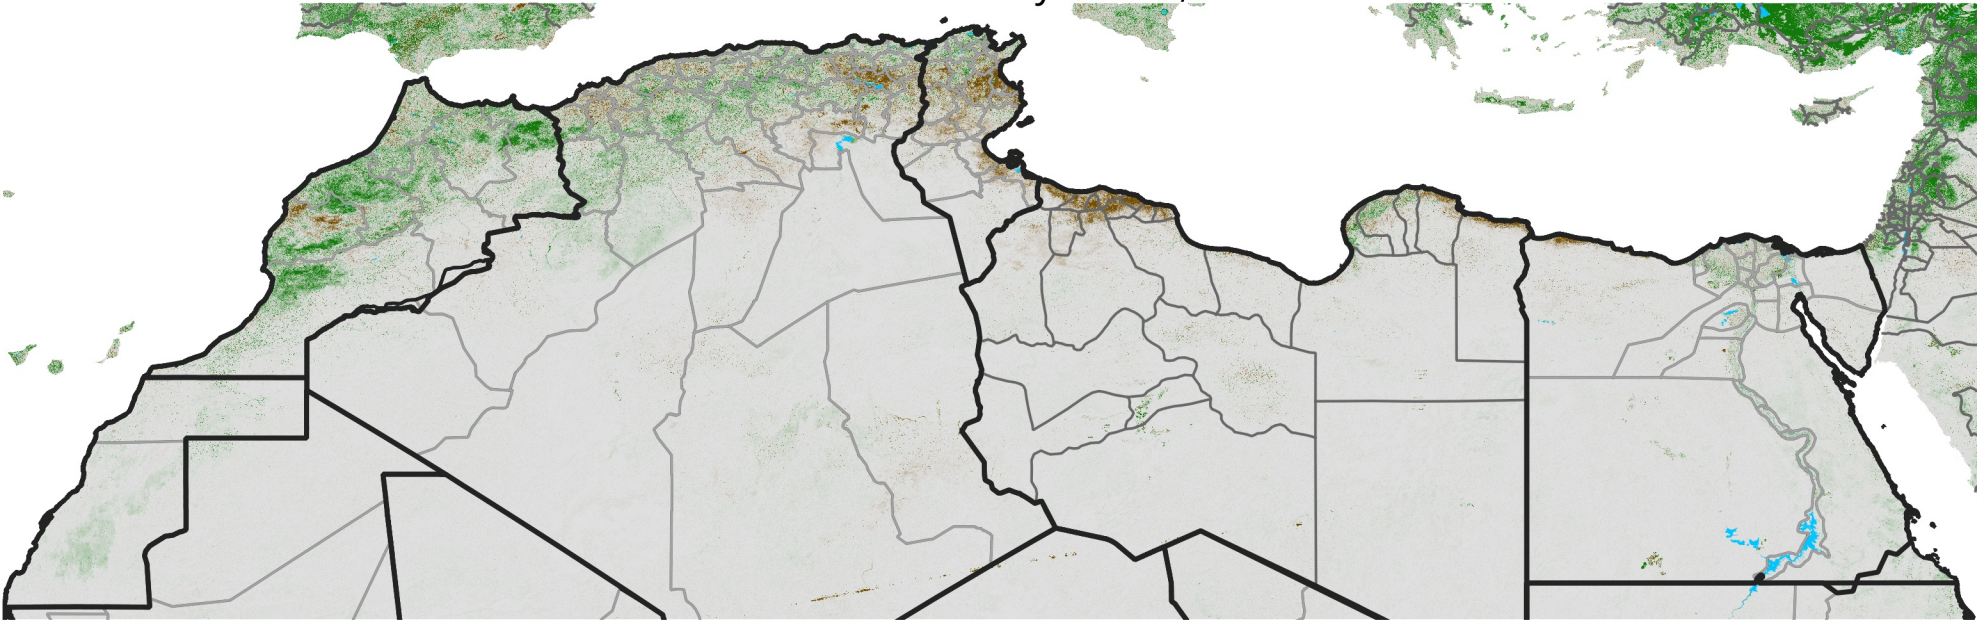

North Africa NDVI Difference

2013 minus 2012

Period 06 / February 21 - 28, 2013

NDVI Difference

< -0.3 -0.2 -0.1 -0.05 0.05 0.1 0.2 >0.3

Negative

No Difference

Positive